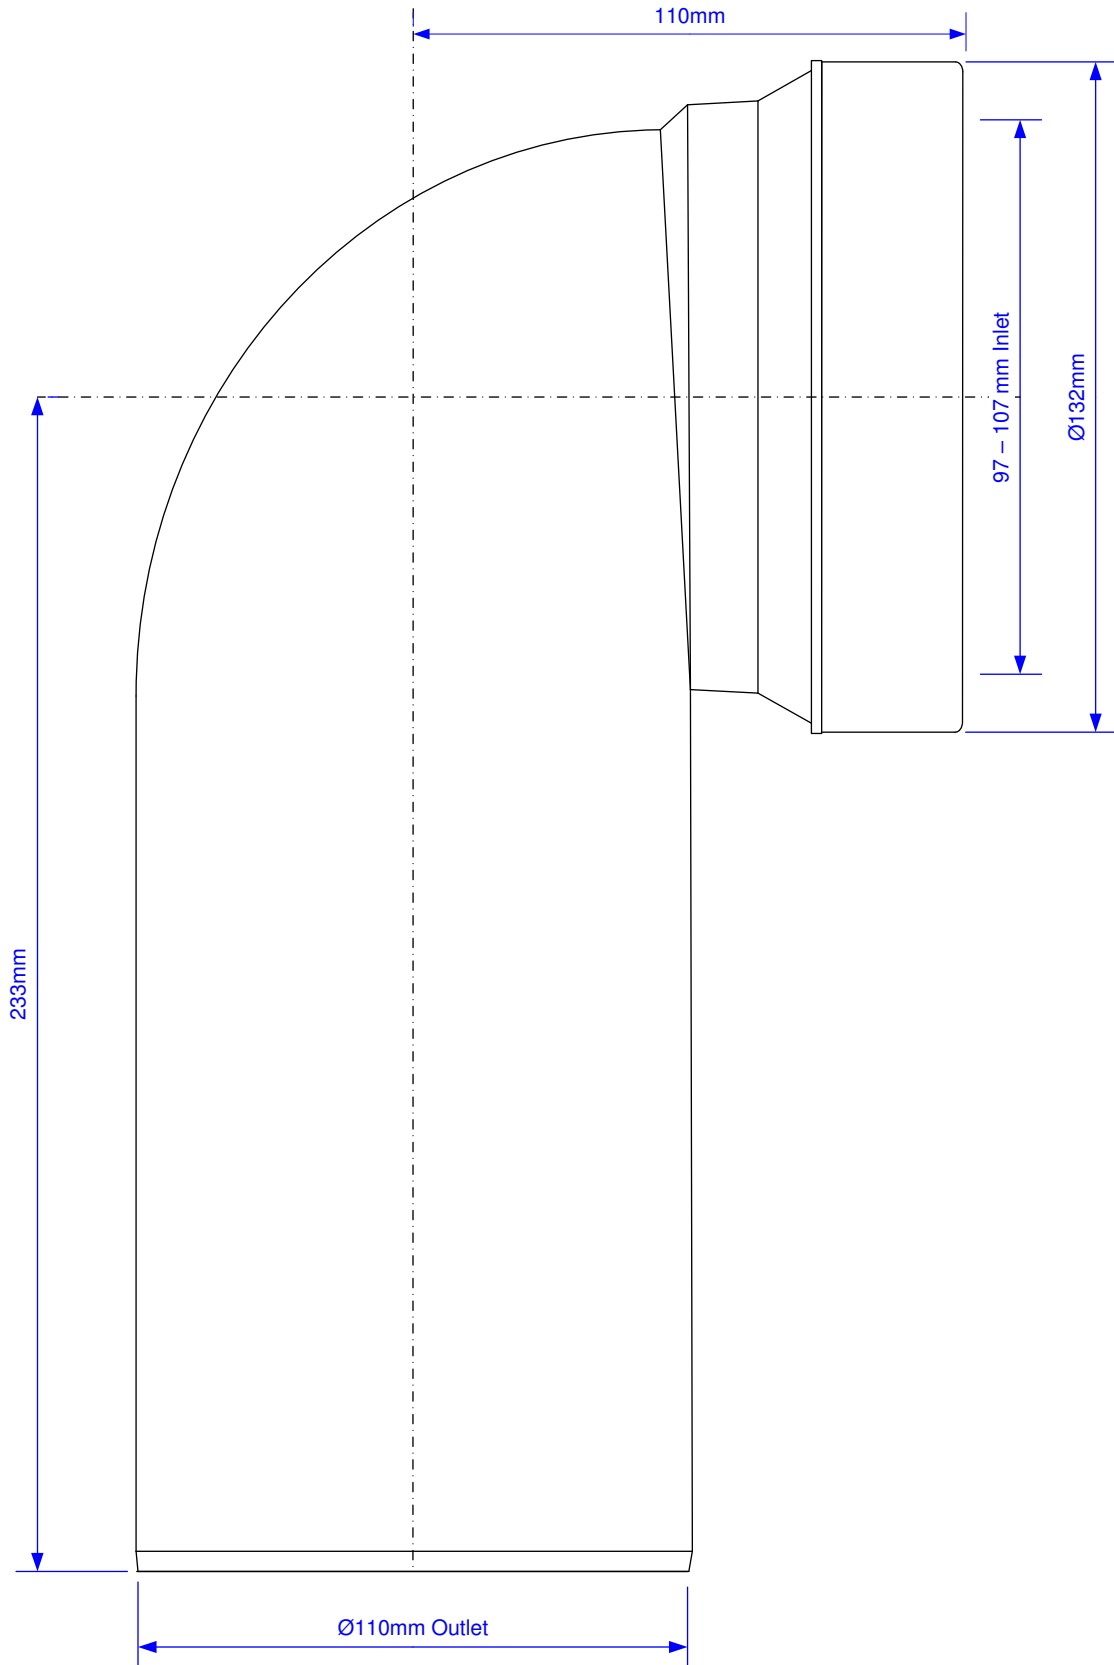

Code:

**HC40E**

© McALPINE  
12/09/12

Drawing verified  
correct as of:

DRAWN BY  
Ryan Devine

REVISED  
06/06/18 M.GMR

FILENAME  
HC40E.VSD

SCALE  
1: 1.5

DATE