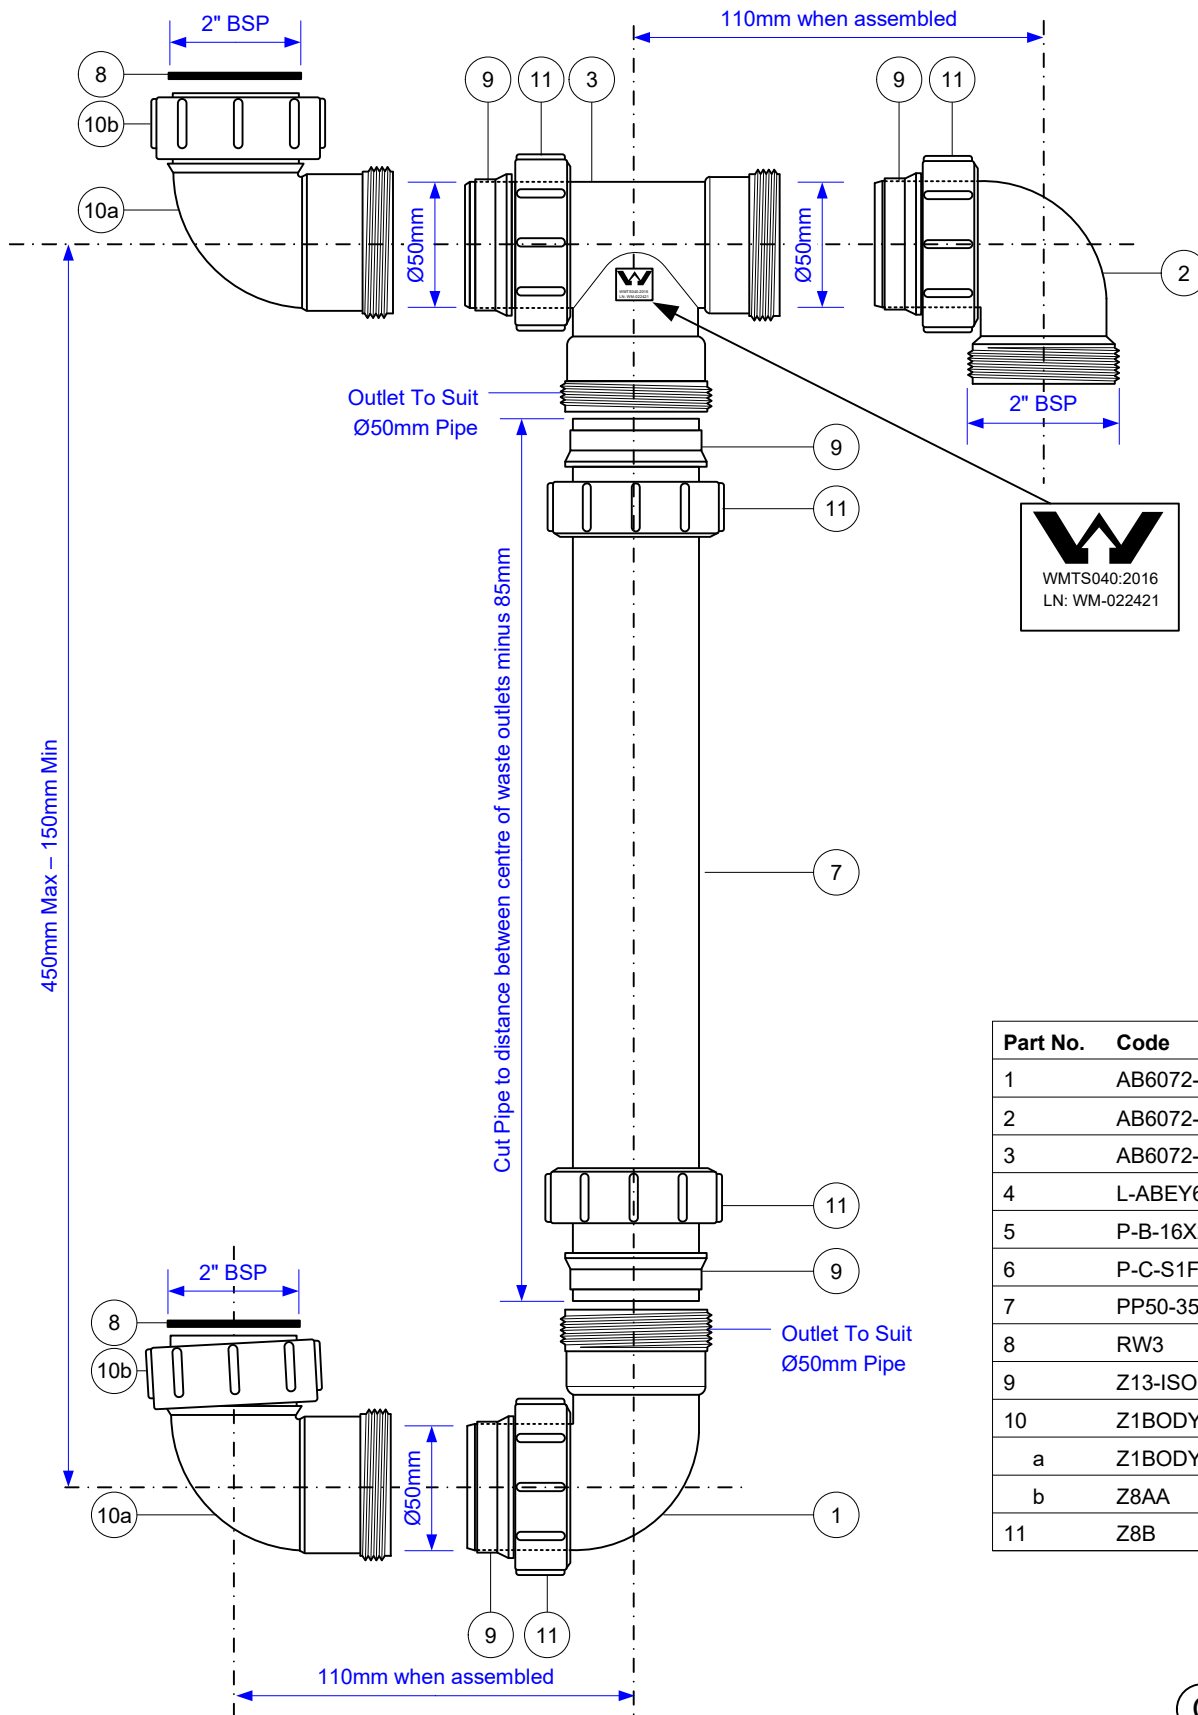

Code:

ABEY6072

Part No.	Code	Qty
1	AB6072-BEND	1
2	AB6072-O/BEND	1
3	AB6072-TEE	1
4	L-ABEY6072 (Leaflet)	1
5	P-B-16X24 (Plastic Bag)	1
6	P-C-S1F (Carton)	1
7	PP50-350MM	1
8	RW3	2
9	Z13-ISON	5
10	Z1BODY+Z8AA	2
a	Z1BODY	2
b	Z8AA	2
11	Z8B	5

© McALPINE
01/03/2006

Drawing verified
correct as of: 09/10/2019
RM

DRAWN BY

RM

REVISED

19/09/2018 09/10/2019

FILENAME

ABEY6072.VSD

SCALE

1: 3

DATE

09/10/2019