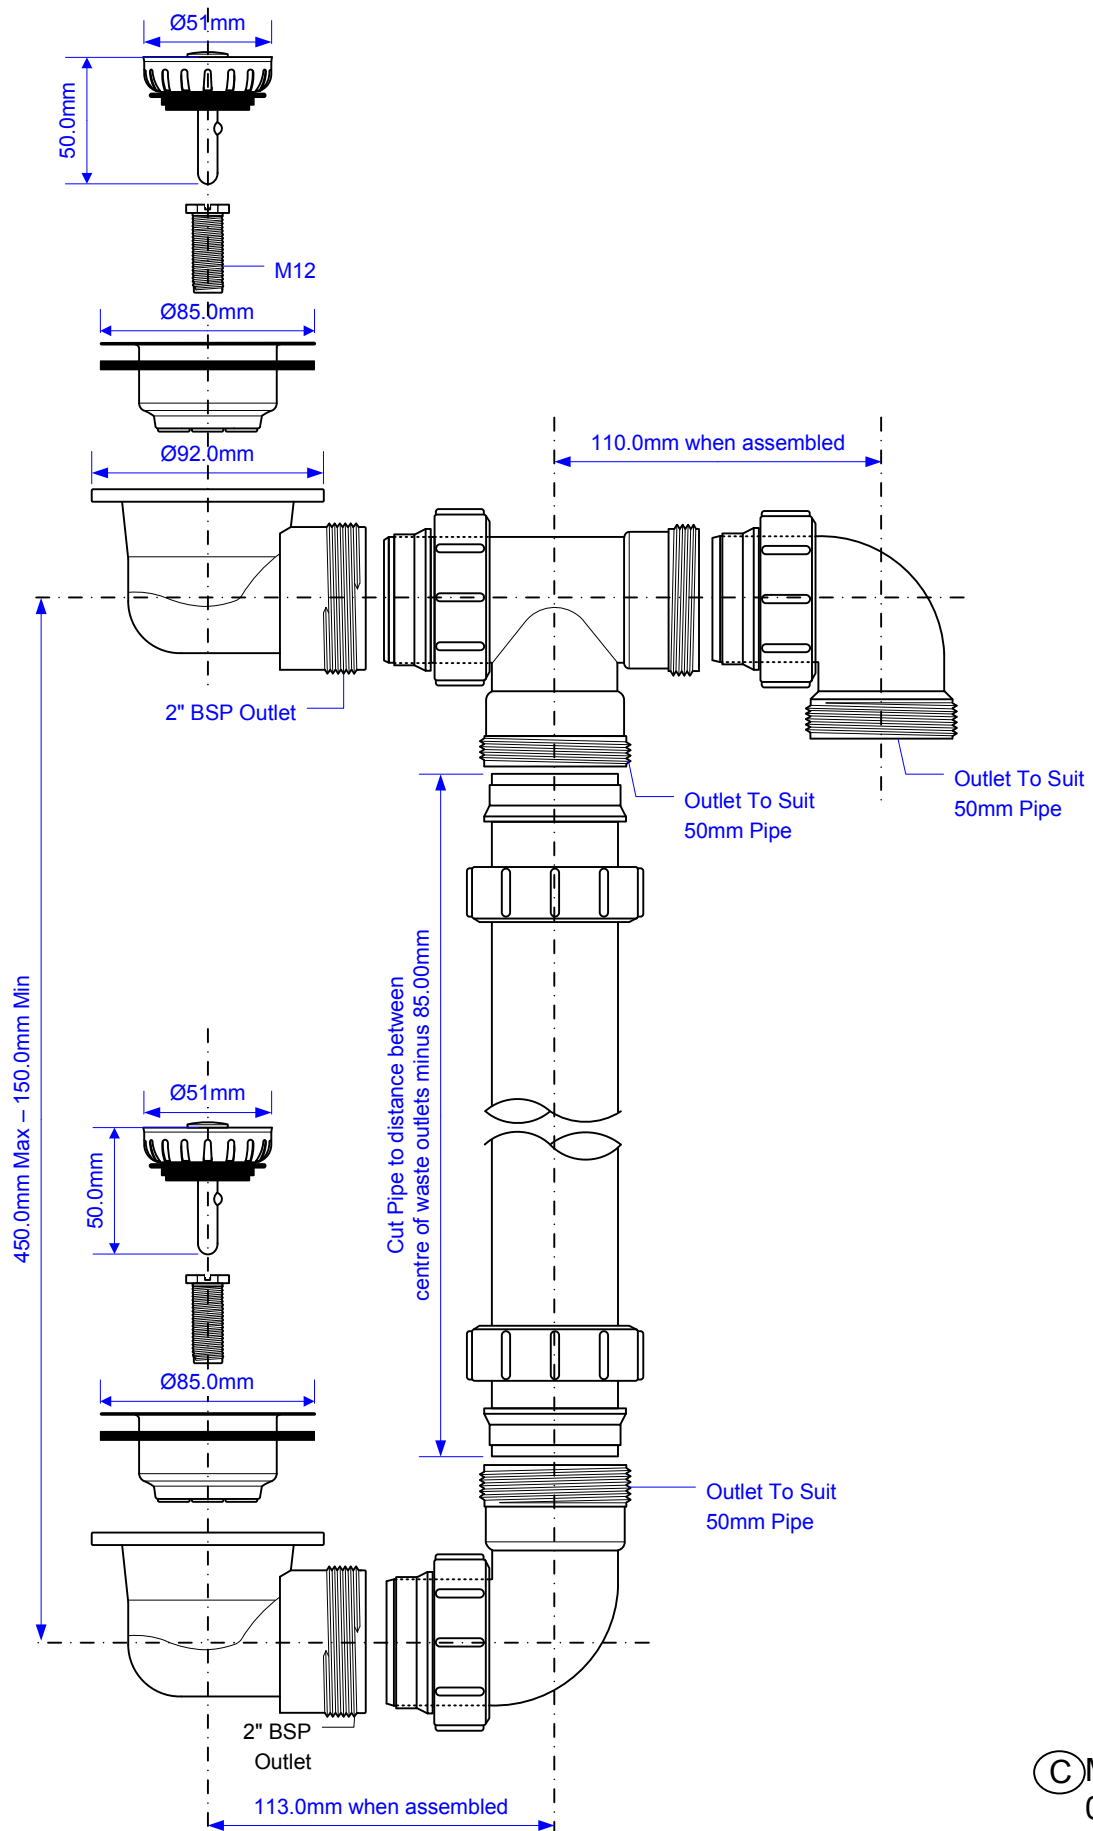

Code:

ABEY6073

© McALPINE
01/03/2006

DRAWN BY	RM	REVISED	FILENAME
		SCALE	ABEY6073.VSD
		1:3	DATE
			01/03/2006