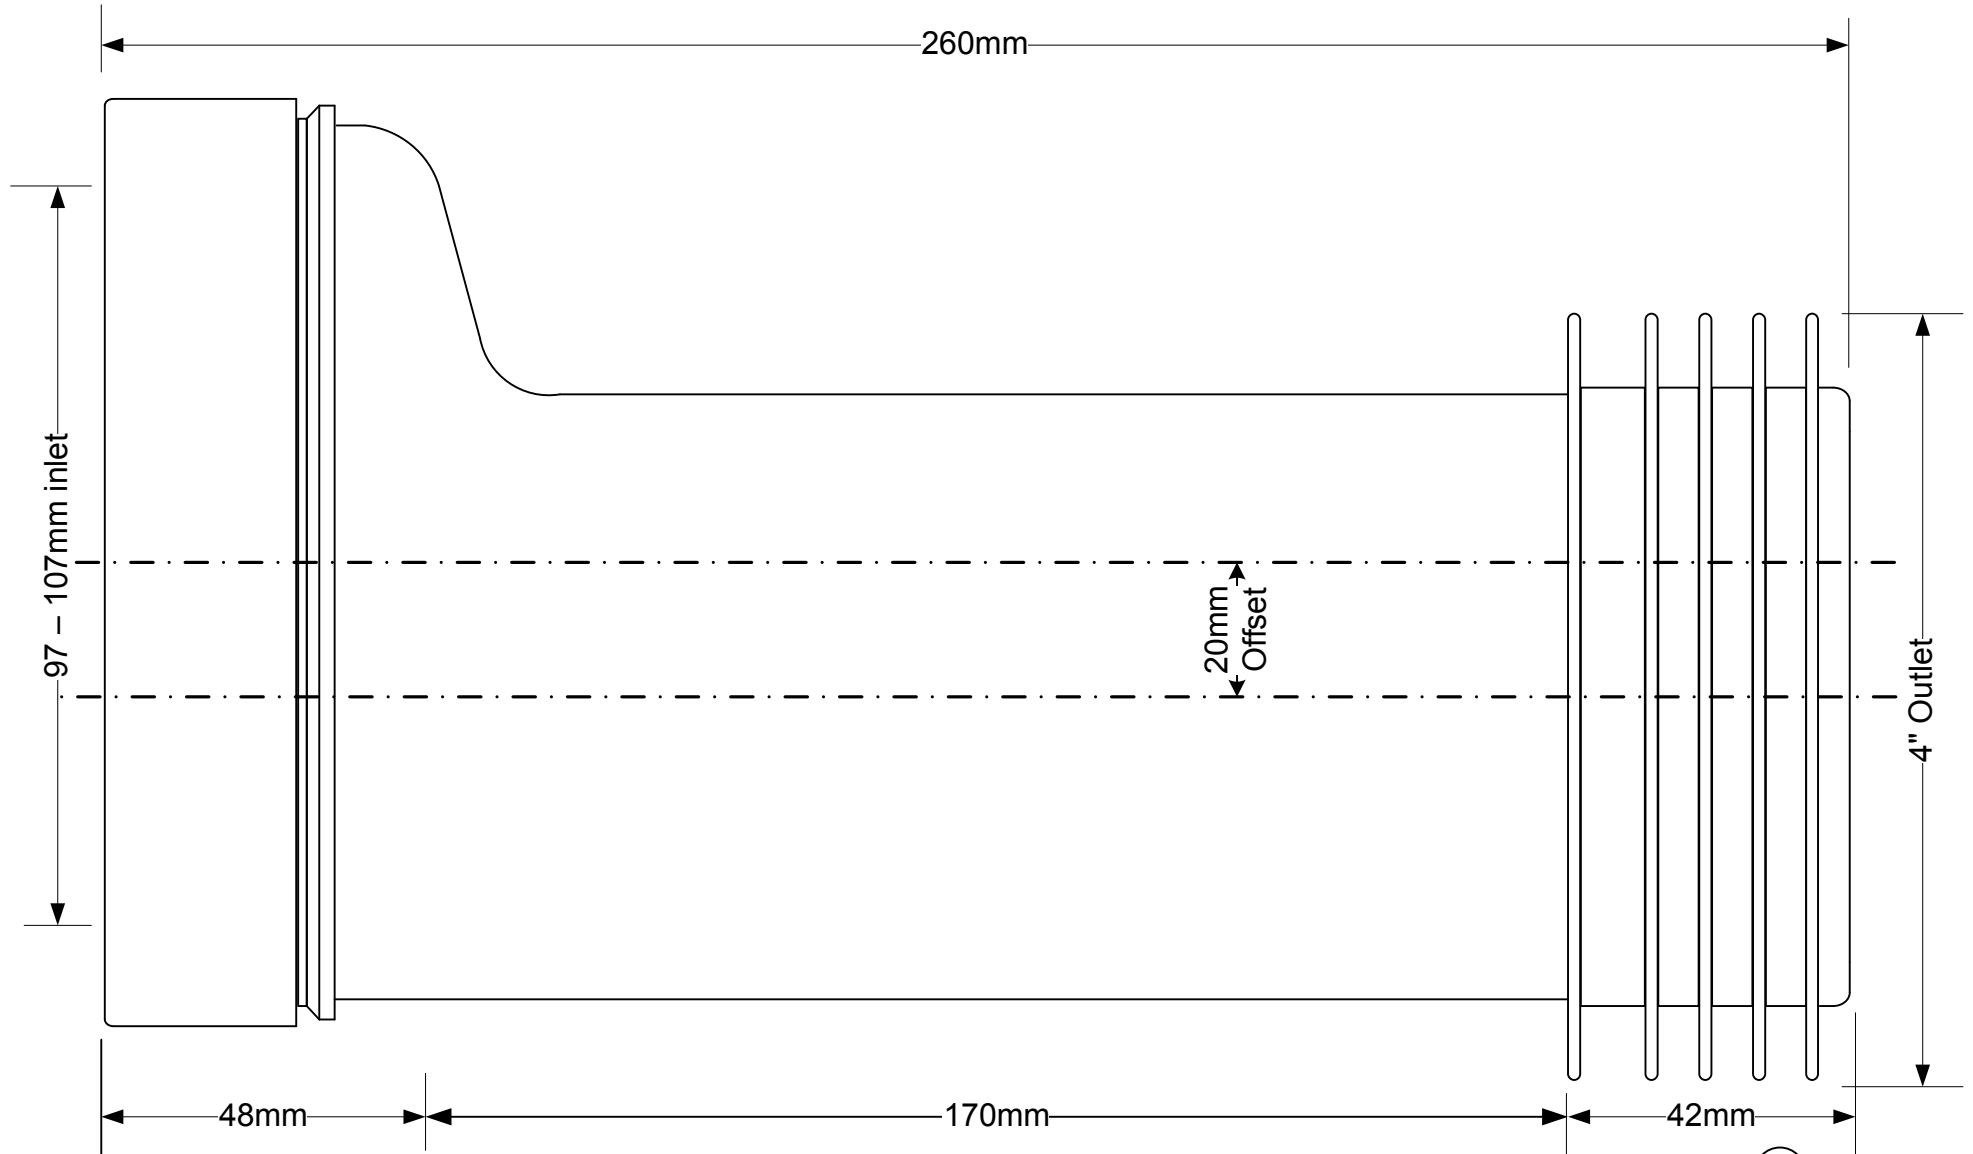

Code:

HC37

© McALPINE
17/03/10

Drawing verified
correct as of:

18.03.10
D.E

DRAWN BY	ELLEN McLELLAN
SCALE	1: 1.125

REVISED	17.03.10
SCALE	1: 1.125

FILENAME	HC37.VSD
DATE	17.03.10