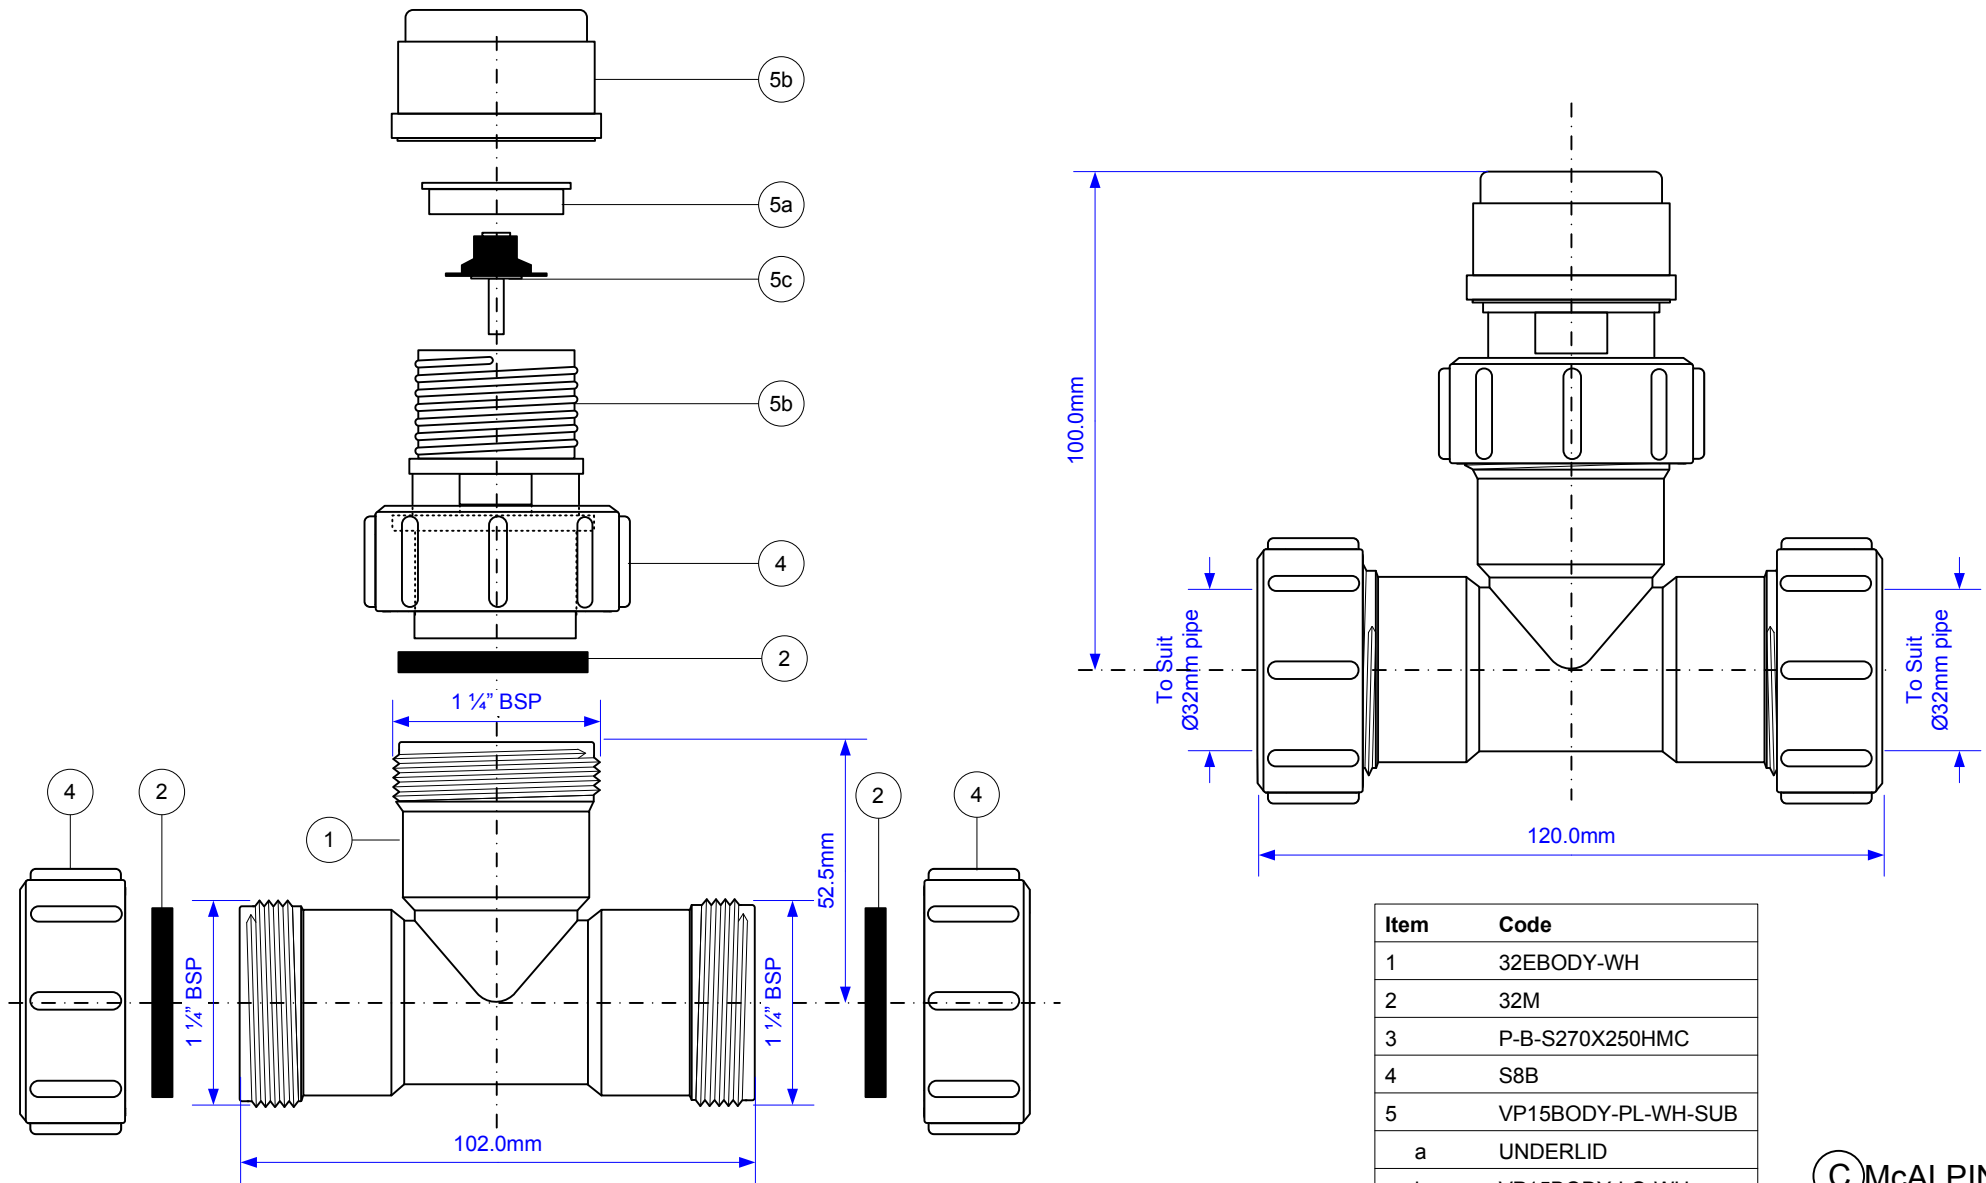

Code:

VP32T

Item	Code
1	32EBODY-WH
2	32M
3	P-B-S270X250HMC
4	S8B
5	VP15BODY-PL-WH-SUB
a	UNDERLID
b	VP15BODY-LO-WH
c	VP15VALVE

© McALPINE
27/05/2009

Drawing verified
correct as of:

11/03/2015
RM

DRAWN BY

RM

REVISED

23/05/2014, 03/06/2014, 11/03/2015

FILENAME

VP32T.VSD

SCALE

1: 1.5

DATE

11/03/2015