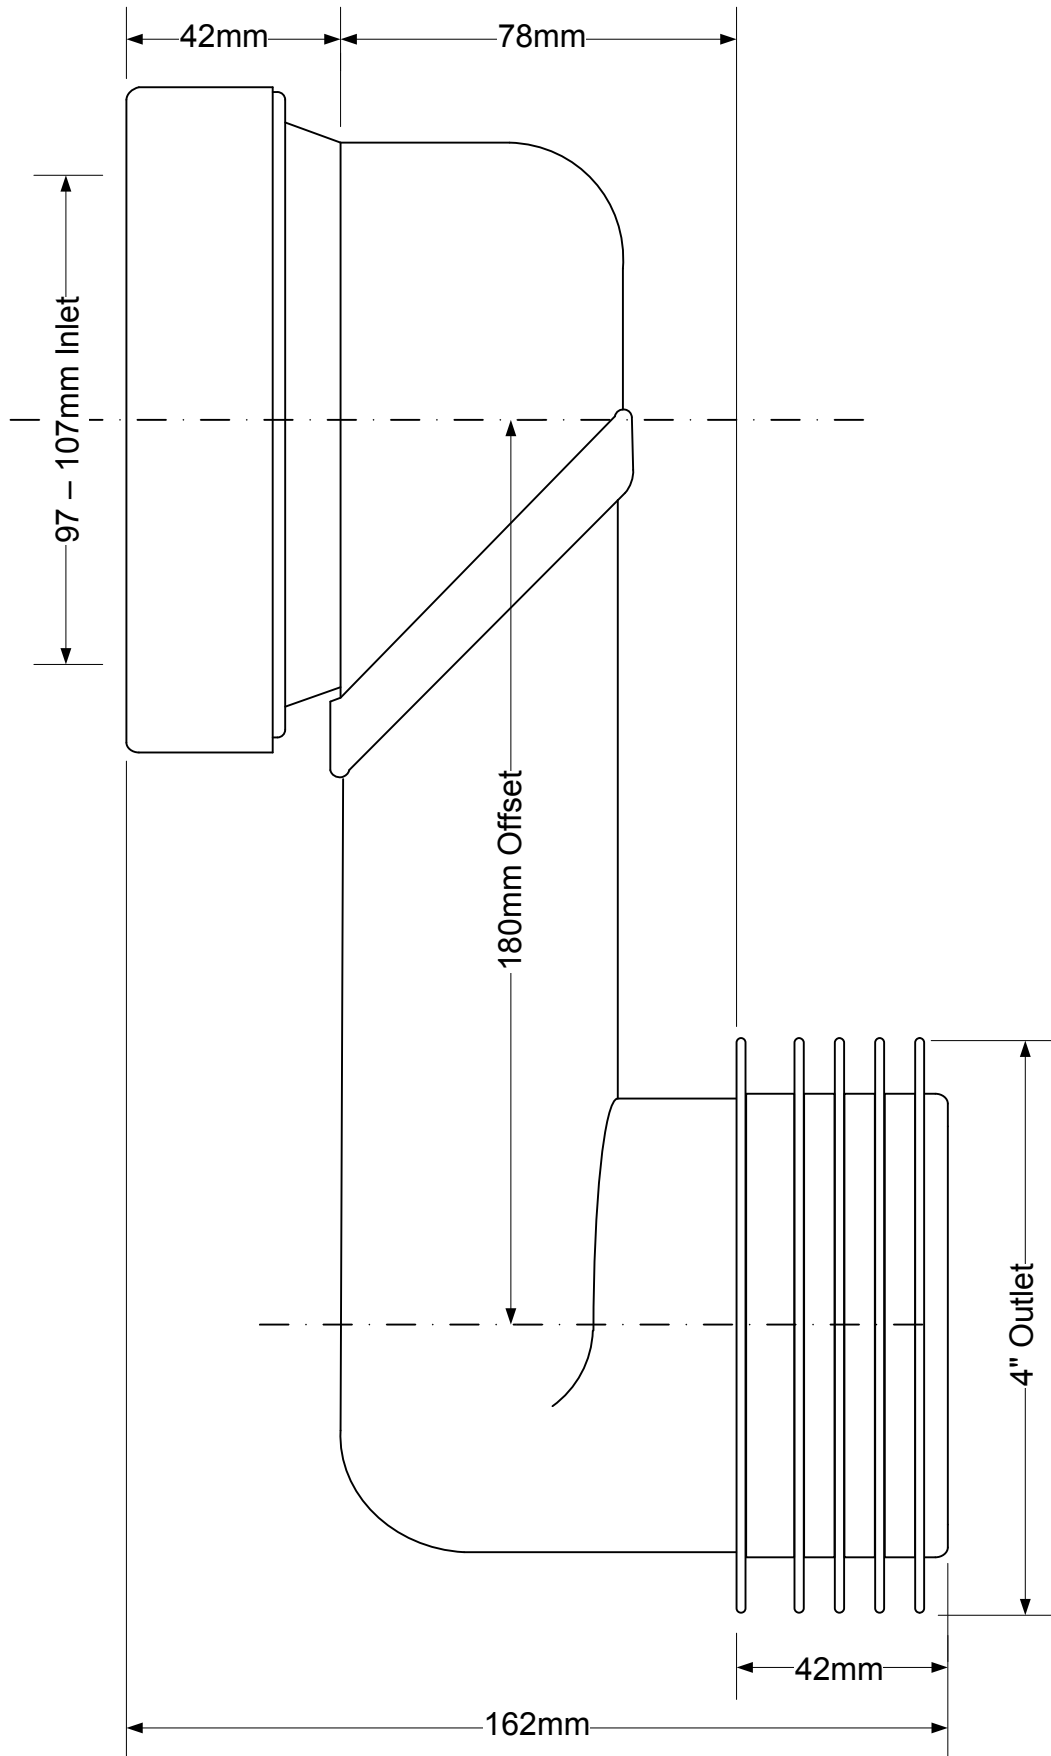

Code:

WCLO-18

© McALPINE
22/09/14

Drawing verified
correct as of:

M.M
09/10/14

DRAWN BY
M.GILMOUR

REVISED
22/09/14

FILENAME
WCLO-18.VSD

SCALE
1: 1.5

DATE
22/09/14