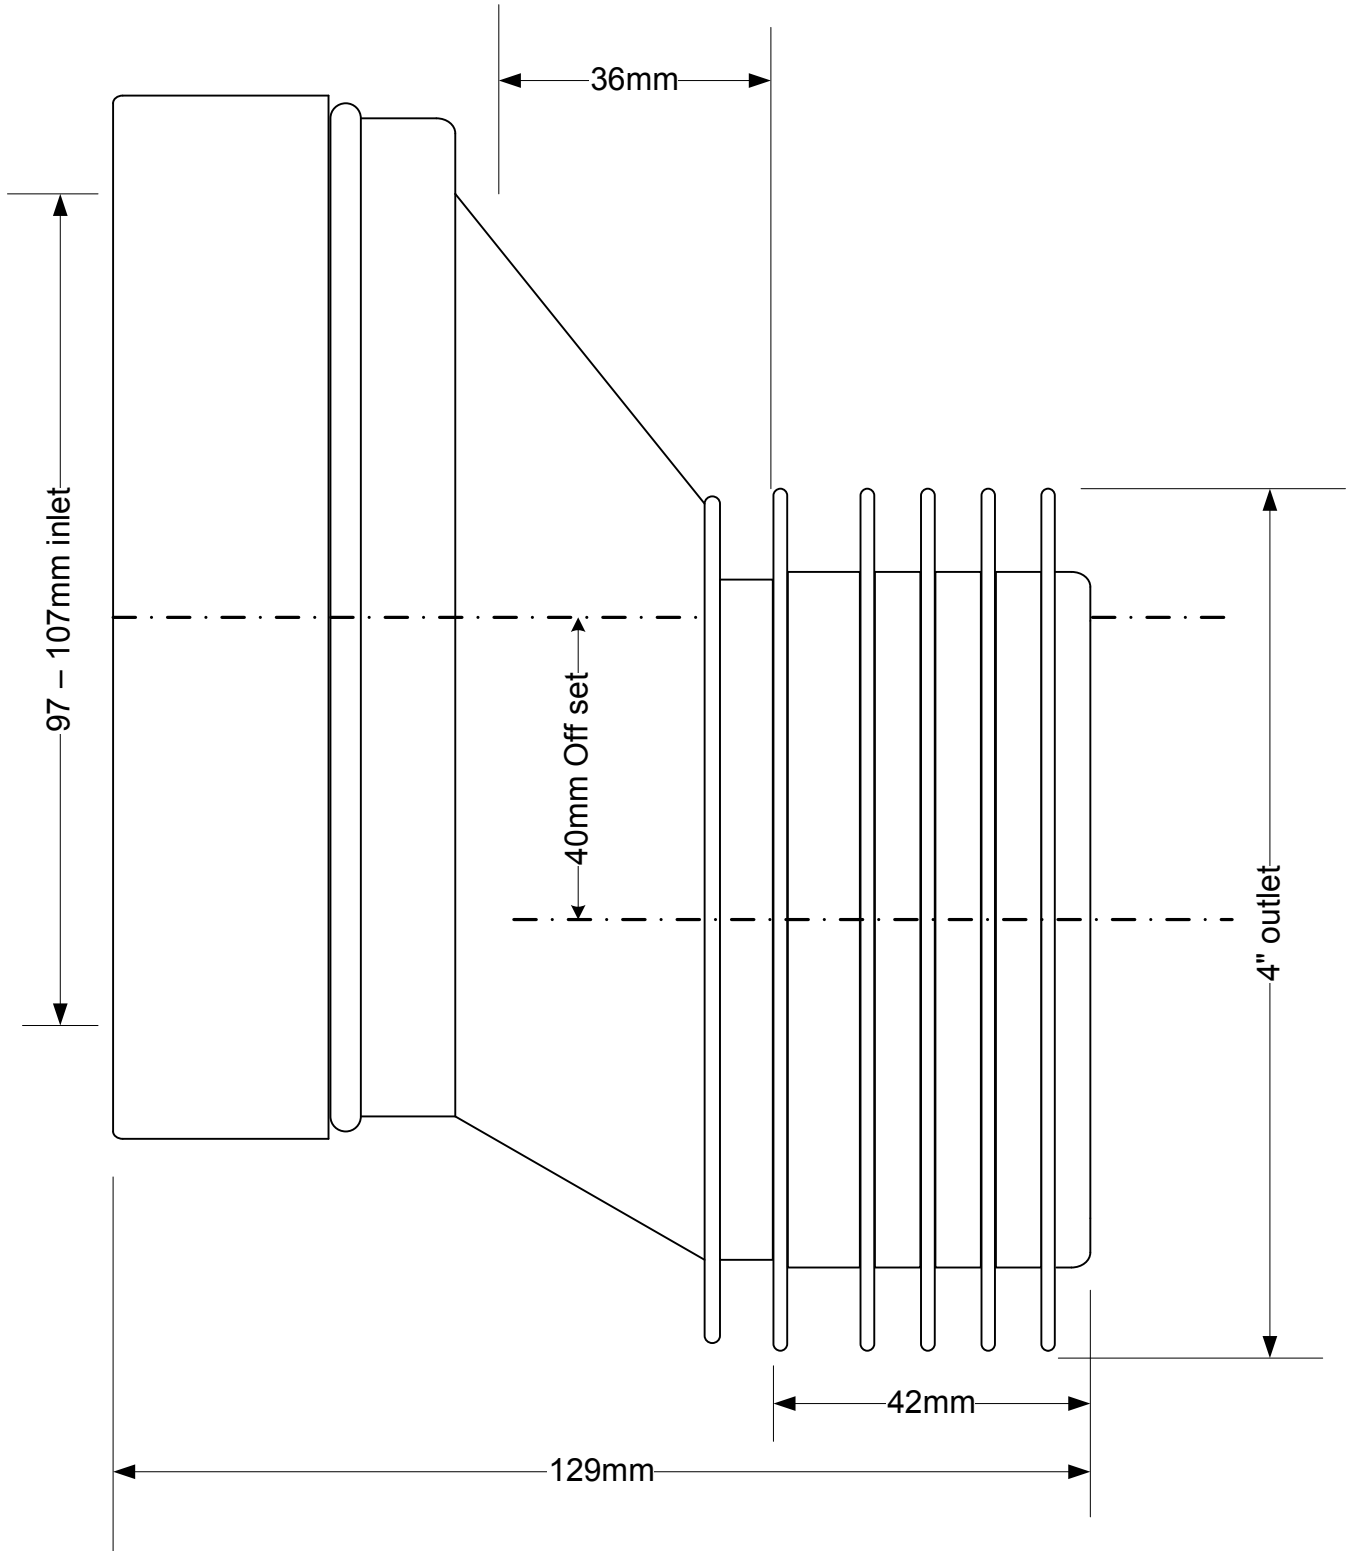

Code:

HC38

© McALPINE
10/03/10

Drawing verified
correct as of:

10.03.10
D.E

DRAWN BY
ELLEN McLELLAN

REVISED
10.03.10

FILENAME
HC38.VSD

SCALE
1: 1

DATE
10.03.10