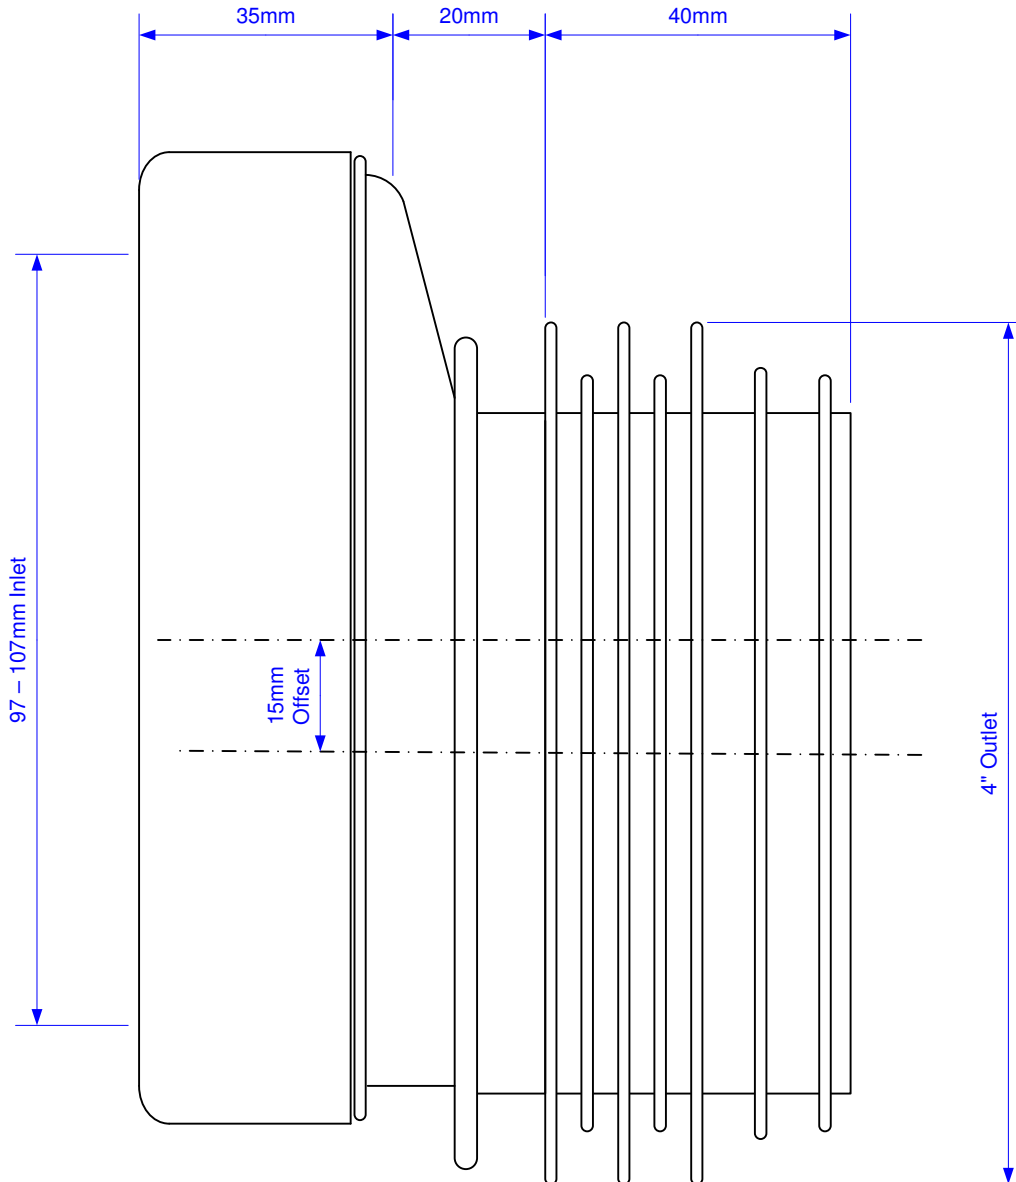

Code:

WC-CON4X

© McALPINE
07/05/15

Drawing verified
correct as of:

DRAWN BY M.GILMOUR	REVISED 03/02/17	FILENAME WC-CON4X.VSD
	SCALE 1: 1	DATE 07/05/15