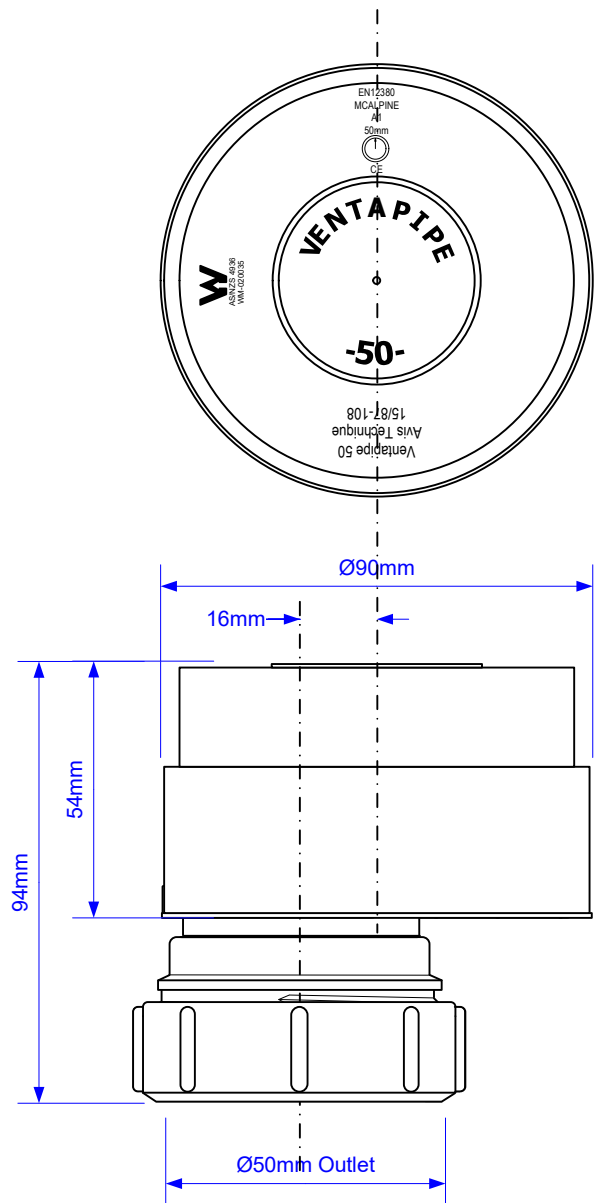

Code:

HC48

Art. 0888 800 703

Item	Qty	Code	Material
1	1	P-L-LGA-30MM	Label
2	1	VP50BODYBSP-GR-SUB	
a	1	CAR+DIA-VP50	
i	1	P-SEAL-OVP50	Nitrile
ii	1	VP50CARRIER	ABS
b	1	P-OR-VP50	Nitrile
c	1	VP50BSPBODY-GR	ABS
d	1	VP50LID	ABS
3	1	Z13-ISON	LDPE
4	1	Z8B-GREY	Polypropylene

© McALPINE
04/04/2012

Drawing verified
correct as of:

24/08/2017
RM

DRAWN BY

RM

REVISED

06/04/2006, 04/04/2012
27/03/2015, 24/08/2017

FILENAME

HC48.VSD

SCALE

1: 1.6

DATE

24/08/2017