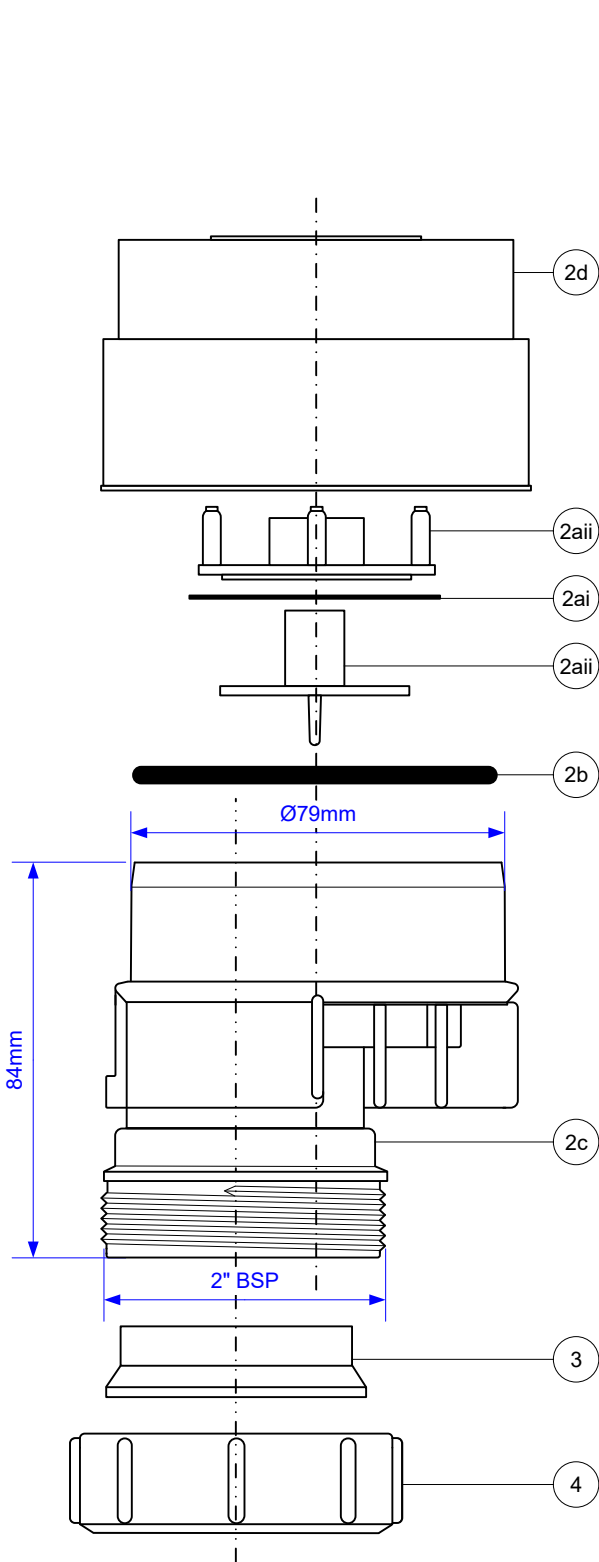

Code:

HC48

Art. 0888 800 703

Item	Qty	Code	Material
1	1	P-L-LGA-30MM	Label
2	1	VP50BODYBSP-GR-SUB	
a	1	CAR+DIA-VP50	
i	1	P-SEAL-OVP50	Nitrile
ii	1	VP50CARRIER	ABS
b	1	P-OR-VP50	Nitrile
c	1	VP50BSPBODY-GR	ABS
d	1	VP50LID	ABS
3	1	Z13-ISON	LDPE
4	1	Z8B-GREY	Polypropylene

© McALPINE
04/04/2012

Drawing verified
correct as of:

24/08/2017
RM

DRAWN BY

RM

REVISED

06/04/2006, 04/04/2012
27/03/2015, 24/08/2017

FILENAME

HC48.VSD

SCALE

1: 1.6

DATE

24/08/2017