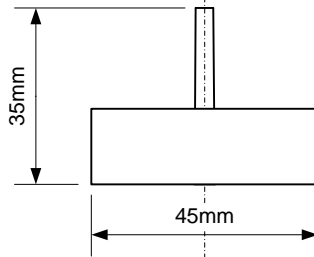

Code:

FUNNEL-B

FUNNEL-B + GRID

MATERIAL: Polypropylene

©

McALPINE

Drawing verified
correct as of:

08.09.14
T.C.

DRAWN BY

TC

REVISED

1 – Re-drawn to scale

FILENAME

FUNNEL-B.VSD

SCALE

1: 1.5