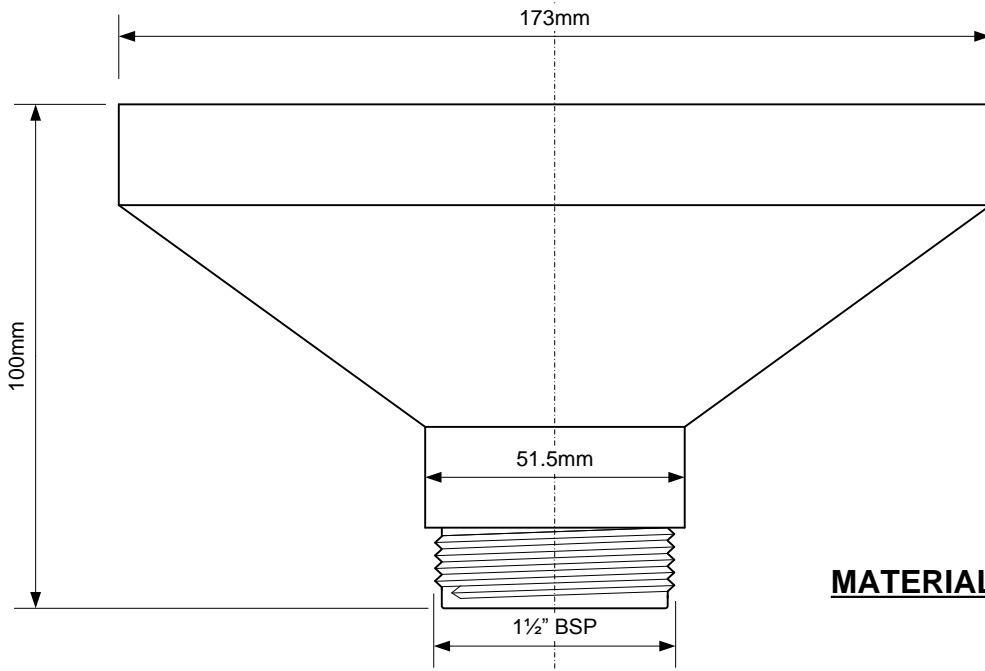

Code:

FUNNEL-B

FUNNEL-B + GRID

MATERIAL: Polypropylene

©

McALPINE

Drawing verified
correct as of:

08.09.14
T.C.

DRAWN BY

TC

REVISED

1 – Re-drawn to scale

FILENAME

FUNNEL-B.VSD

SCALE

1: 1.5