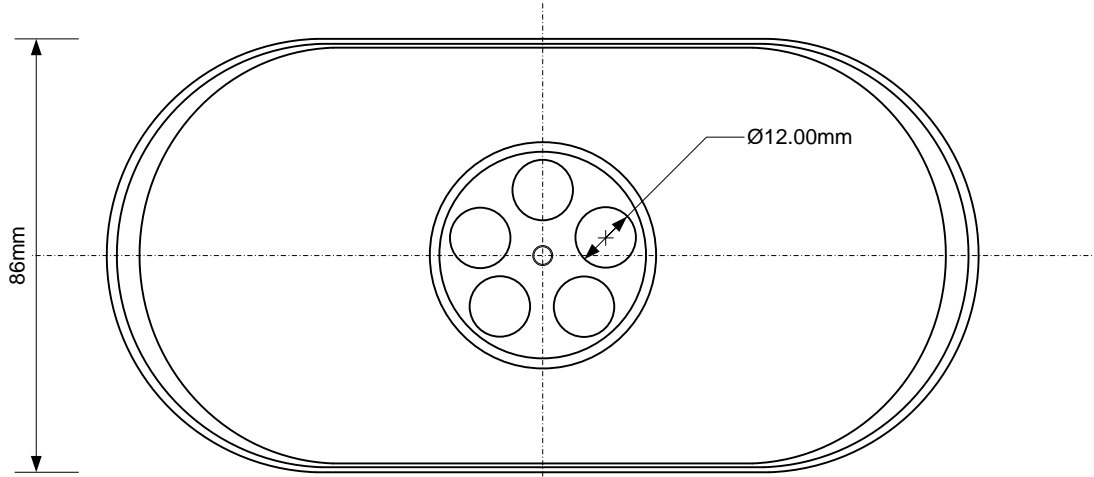

Code:

FUNNEL-B

FUNNEL-B + GRID

MATERIAL: Polypropylene

©

McALPINE

Drawing verified
correct as of:

08.09.14
T.C.

DRAWN BY

TC

REVISED

1 – Re-drawn to scale

FILENAME

FUNNEL-B.VSD

SCALE

1: 1.5