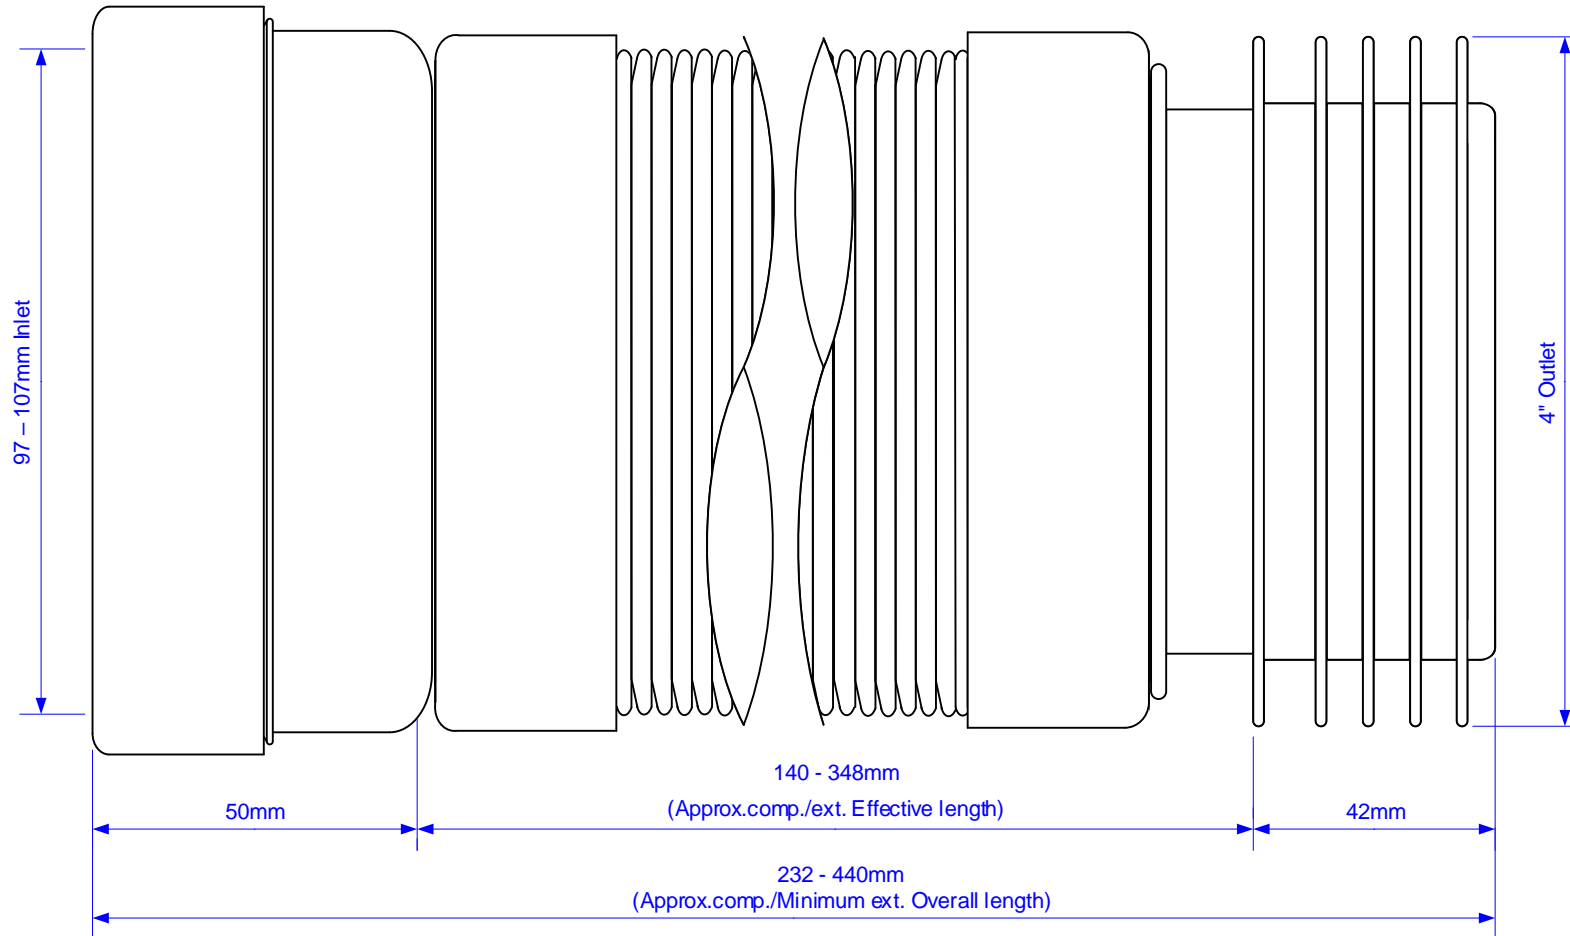

Code:

WC-F23R

© McALPINE
18/12/2014

Drawing verified correct as of:

DRAWN BY	M.GILMOUR	REVISED	23/03/2021	FILENAME	WC-F23R.VSD
		SCALE	1: 1.25	DATE	18/12/2014