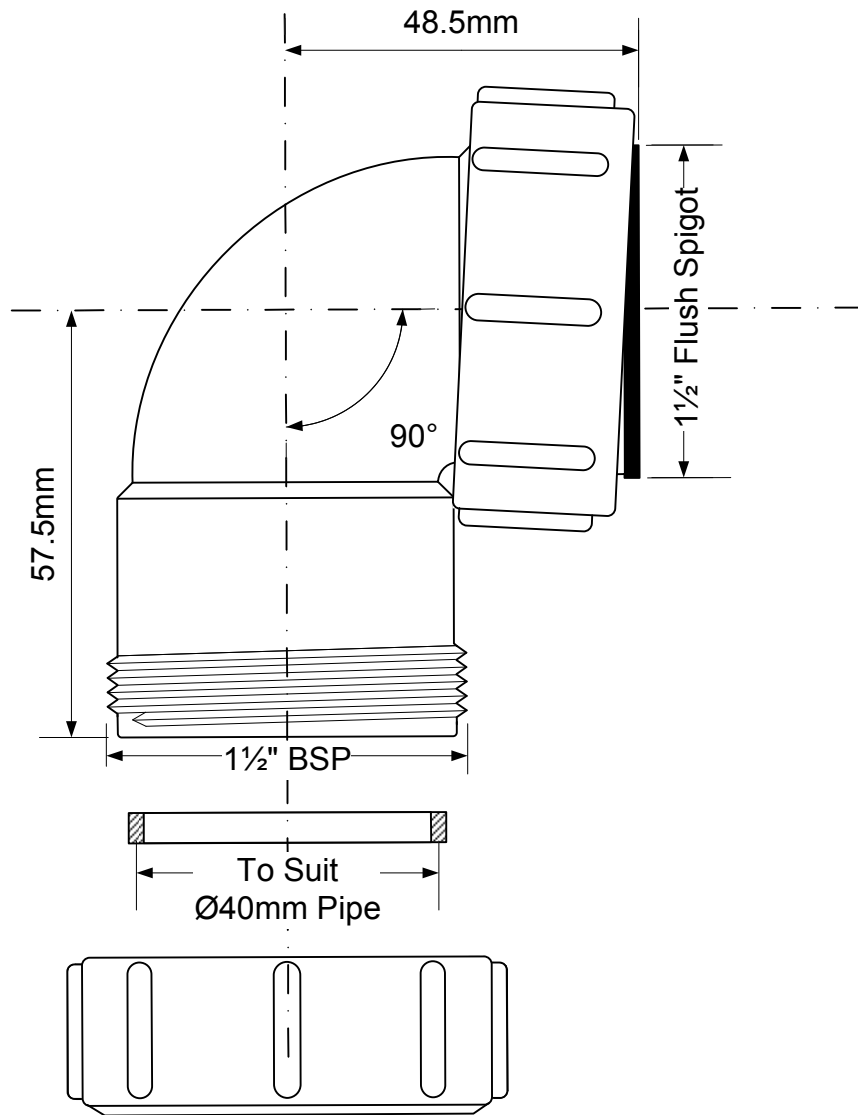

Code: **40FS**

© McALPINE
29/08/14

Drawing verified
correct as of:

M.M.
10/09/14

DRAWN BY
M.GILMOUR

REVISED
08/09/14

FILENAME
40FS.VSD

SCALE
1: 1