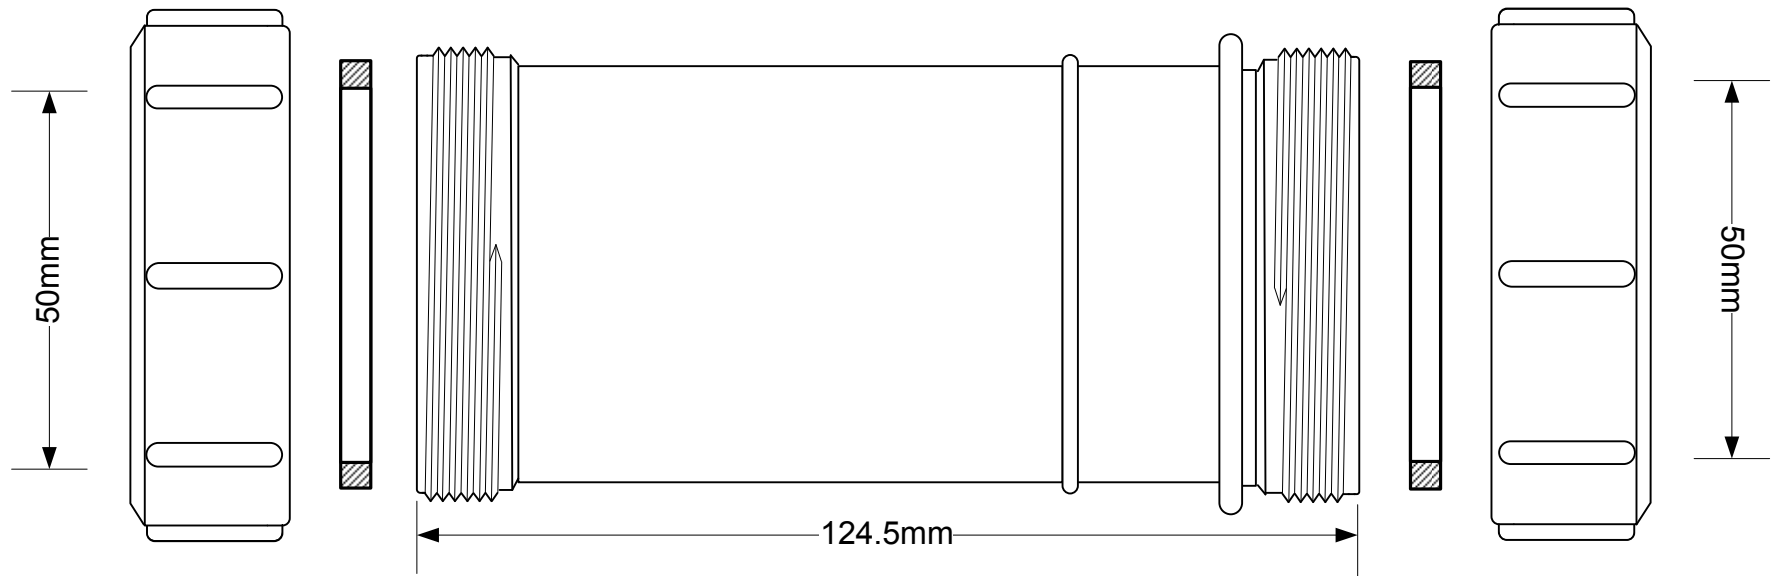

Code:

50GE

© McALPINE
05/03/10

Drawing verified
correct as of:

08.03.10
D.E

DRAWN BY

ELLEN MCLELLAN

REVISED

05.03.10

FILENAME

50GE.VSD

SCALE

1: 1

DATE

05.03.10