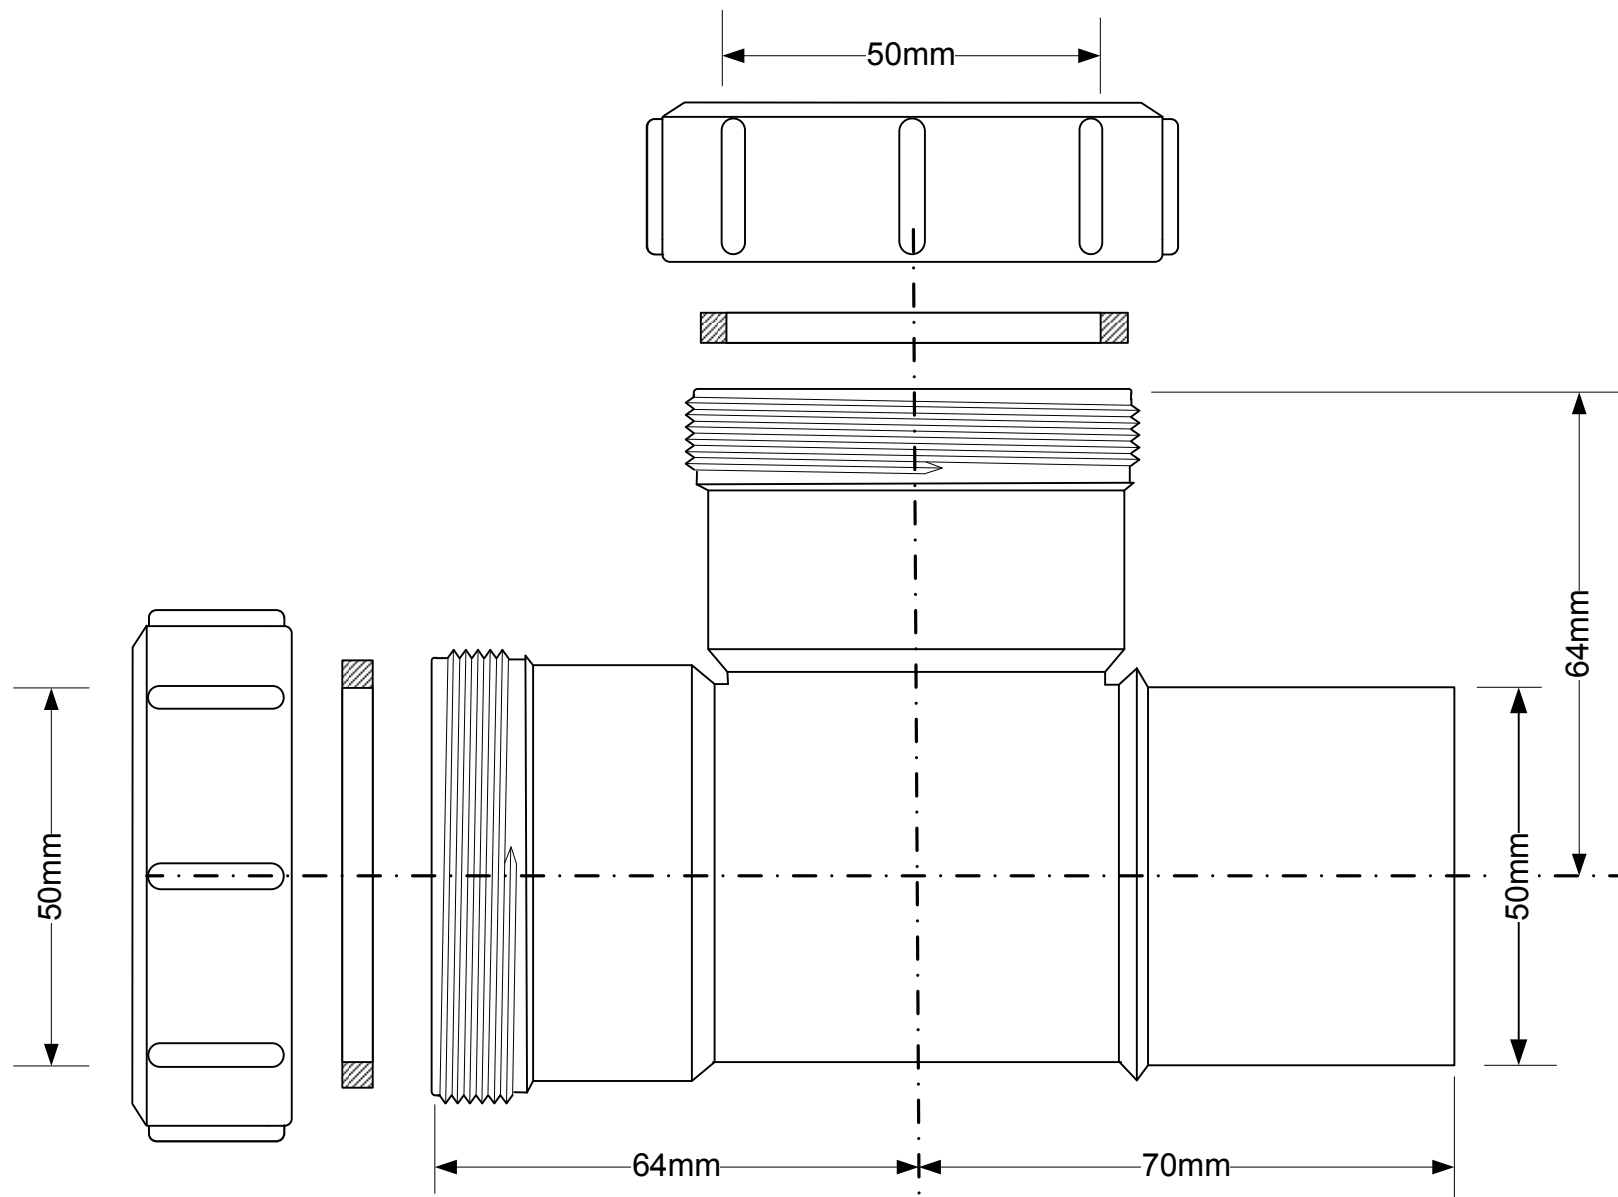

Code:

50F-WH

© McALPINE
05/03/10

Drawing verified
correct as of:

08.03.10
D.E

DRAWN BY

ELLEN MCLELLAN

REVISED

05.03.10

FILENAME

50F-WH.VSD

SCALE

1:1

DATE

05.03.10