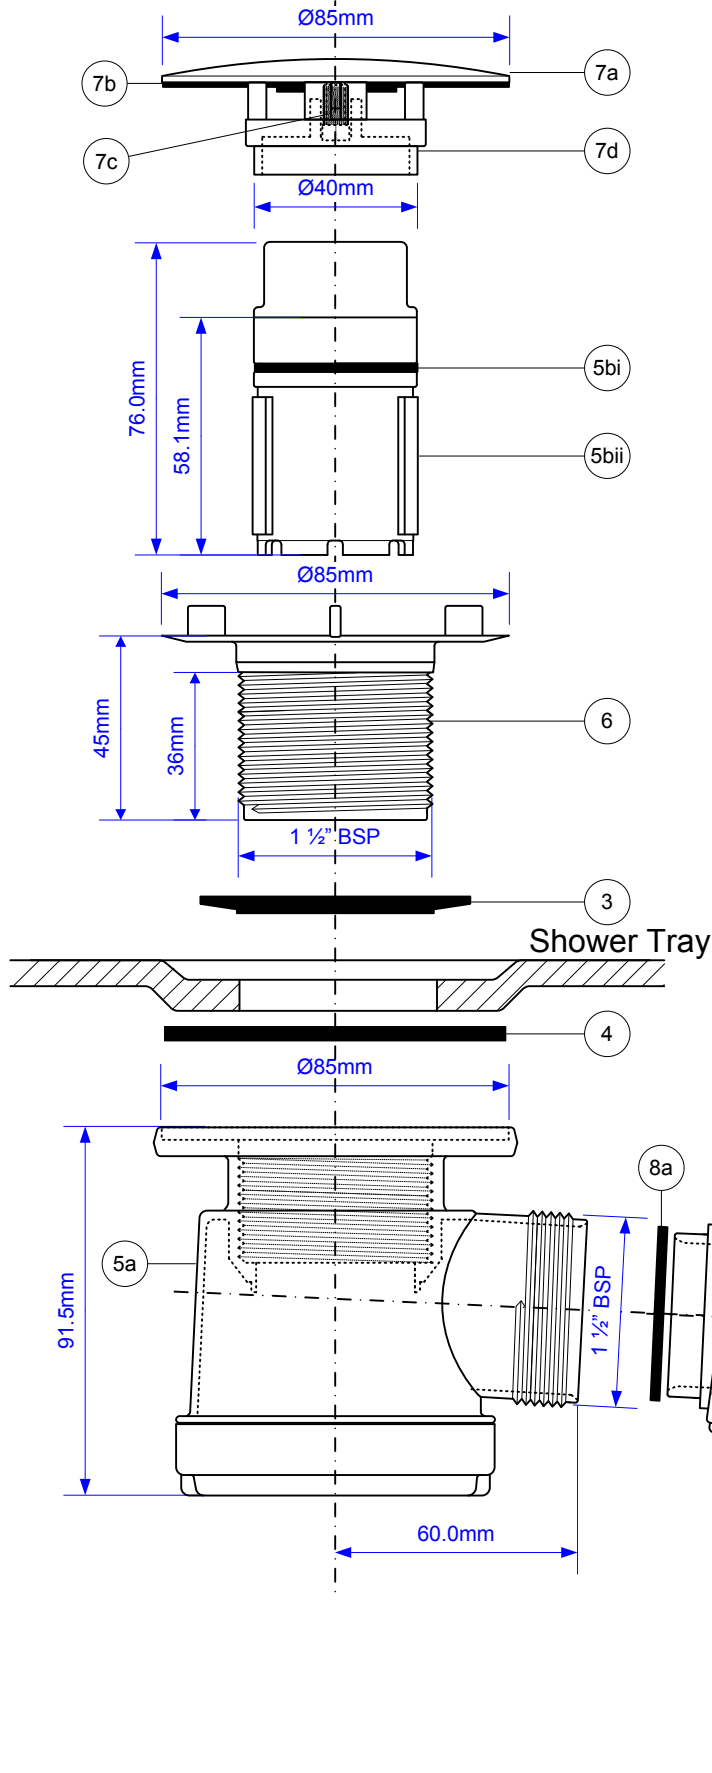

Code:

HC26E85S-LONG

Part No.	Code
1	L-HC26E85SS (Leaflet)
2	P-C-S1H (Carton)
3	RW-HC31SEAL
4	RWW10
5	STW19R-85BSP+TUBE
a	STW19-85BDYBSP
b	STW19-TUBE
i	P-OR-SHOWERTRP
ii	STW19TUBEBODY
6	STW85-L/N-WH-L
7	STW85SSM
a	PLUGTOP-SS-85
b	PUW-SPACER85MM
c	STUD-SS-M4X16
d	STWGRID-SS-M
8	STWBEND-50-SUB
a	RW2
b	STWBEND-4050BODY
i	T8A

Drawing verified correct as of: 14/01/2016 RM

DRAWN BY RM

REVISED 14/05/2012, 14/01/2016

FILENAME HC26E85S-LONG.VSD

SCALE 1: 1.85

DATE 14/01/2016