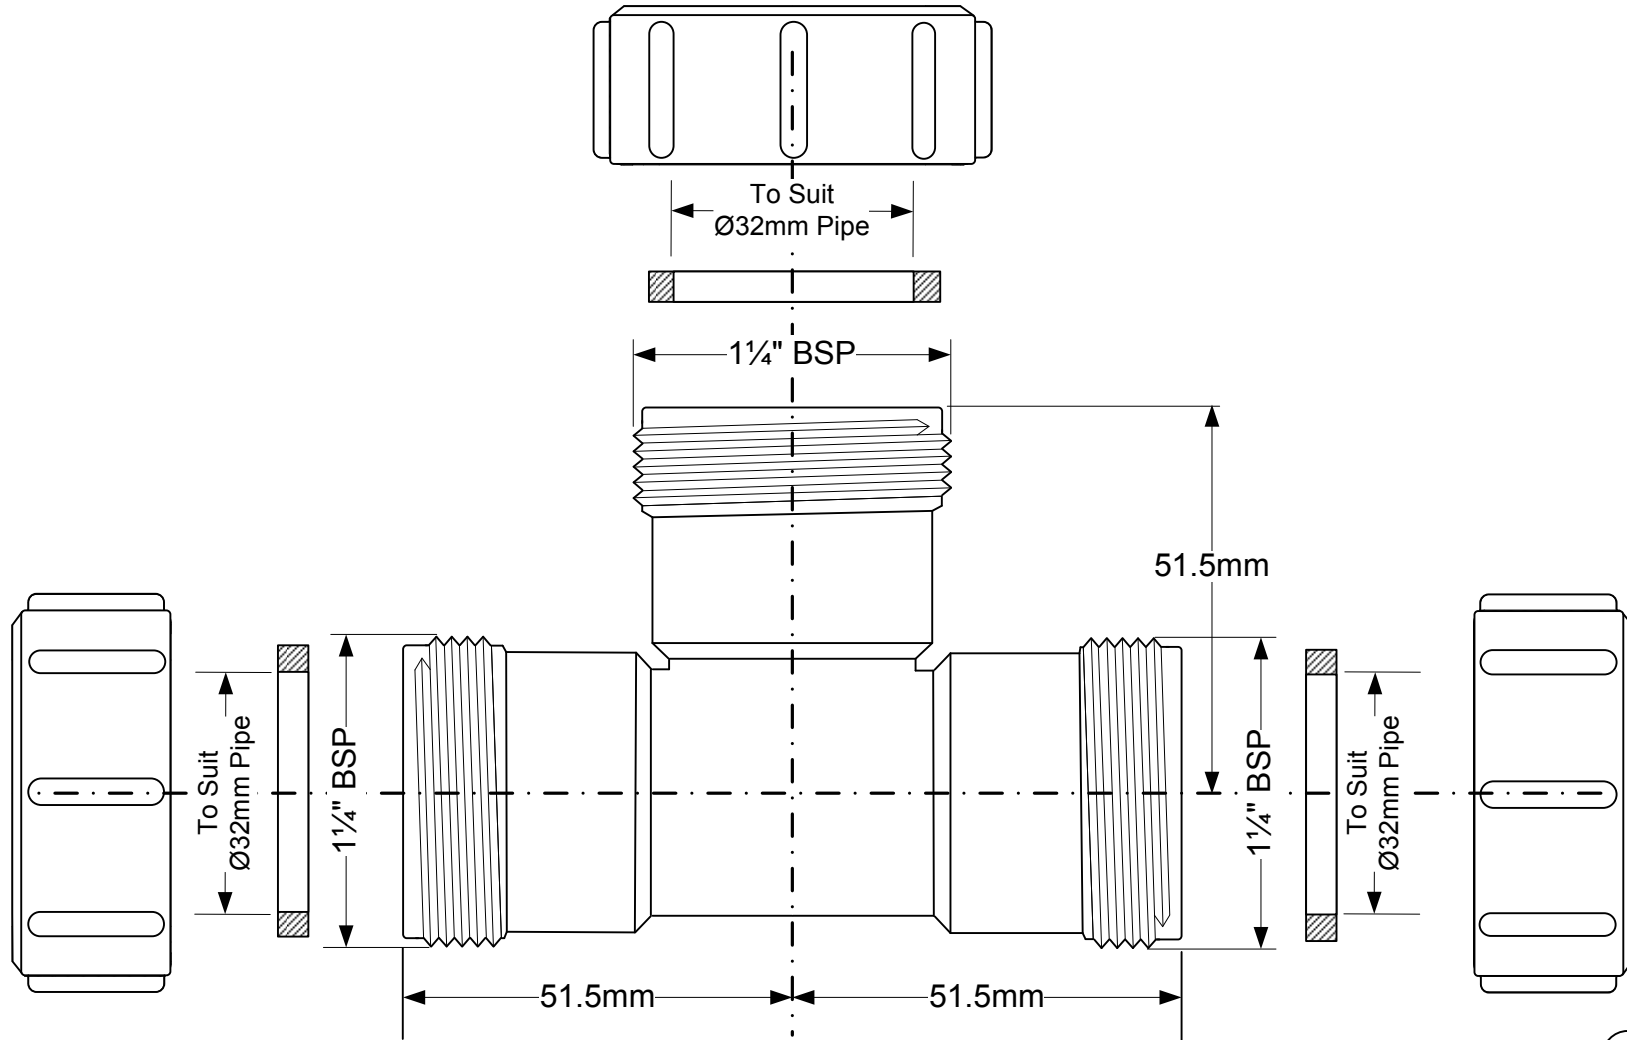

Code:

32E-WH

© McALPINE
20/05/14

Drawing verified
correct as of:

DRAWN BY	M.GILMOUR	REVISED	03/09/14	FILENAME	32E-WH.VSD
		SCALE	1:1	DATE	20/05/14