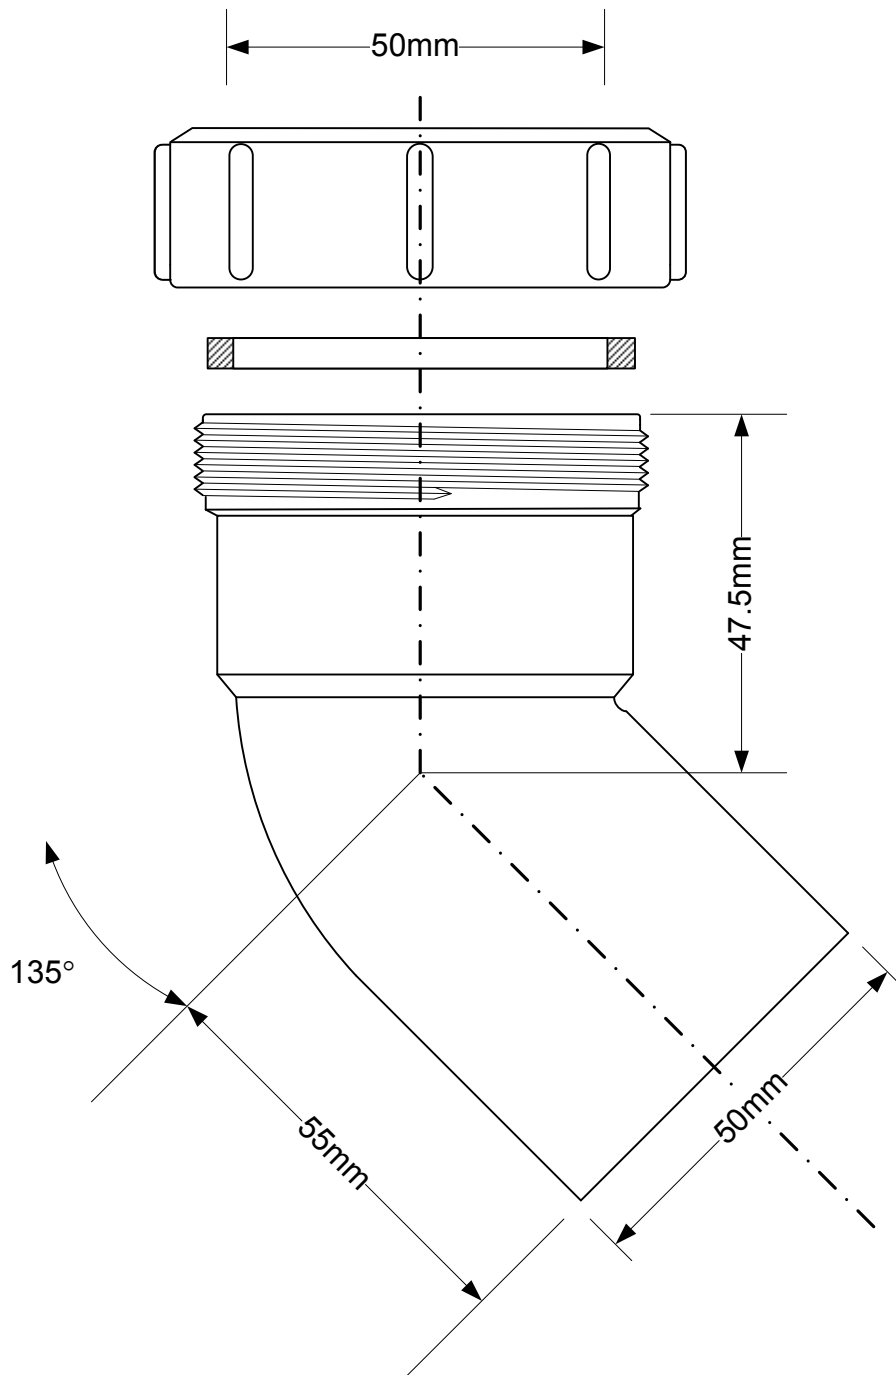

Code:

50D-WH

McALPINE
05/03/10

Drawing verified
correct as of:

08.03.10
D.E

DRAWN BY
ELLEN McLELLAN

REVISED
05.03.10

FILENAME
50D-WH.VSD

SCALE
1:1

DATE
05.03.10