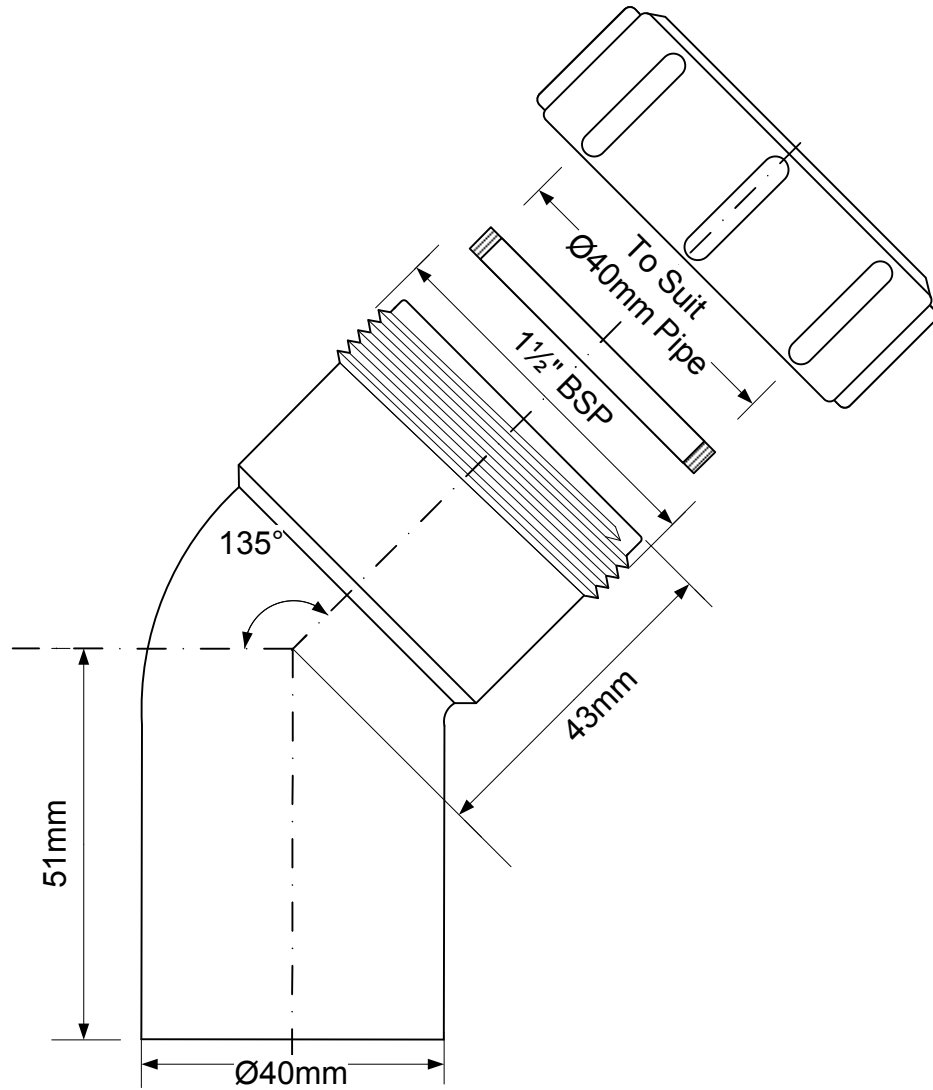

Code:

40D-WH

© McALPINE
29/08/14

Drawing verified
correct as of:

M.M.
10/09/14

DRAWN BY
M.GILMOUR

REVISED
08/09/14

FILENAME
40D-WH.VSD

SCALE
1:1

DATE
29/08/14