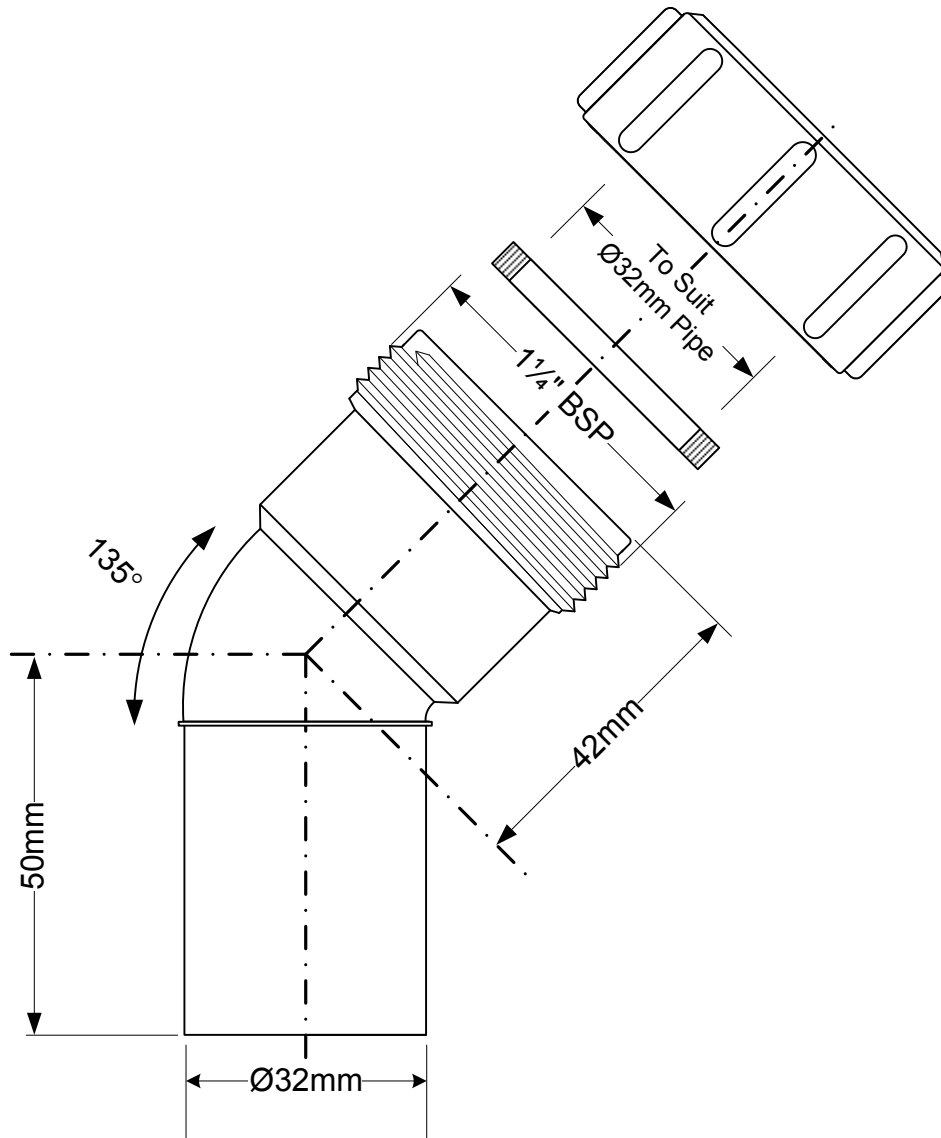

Code:

32D-WH

© McALPINE
20/05/14

Drawing verified
correct as of:

DRAWN BY M.GILMOUR	REVISED 03/09/14	FILENAME 32D-WH.VSD
	SCALE 1: 1	DATE 20/05/14