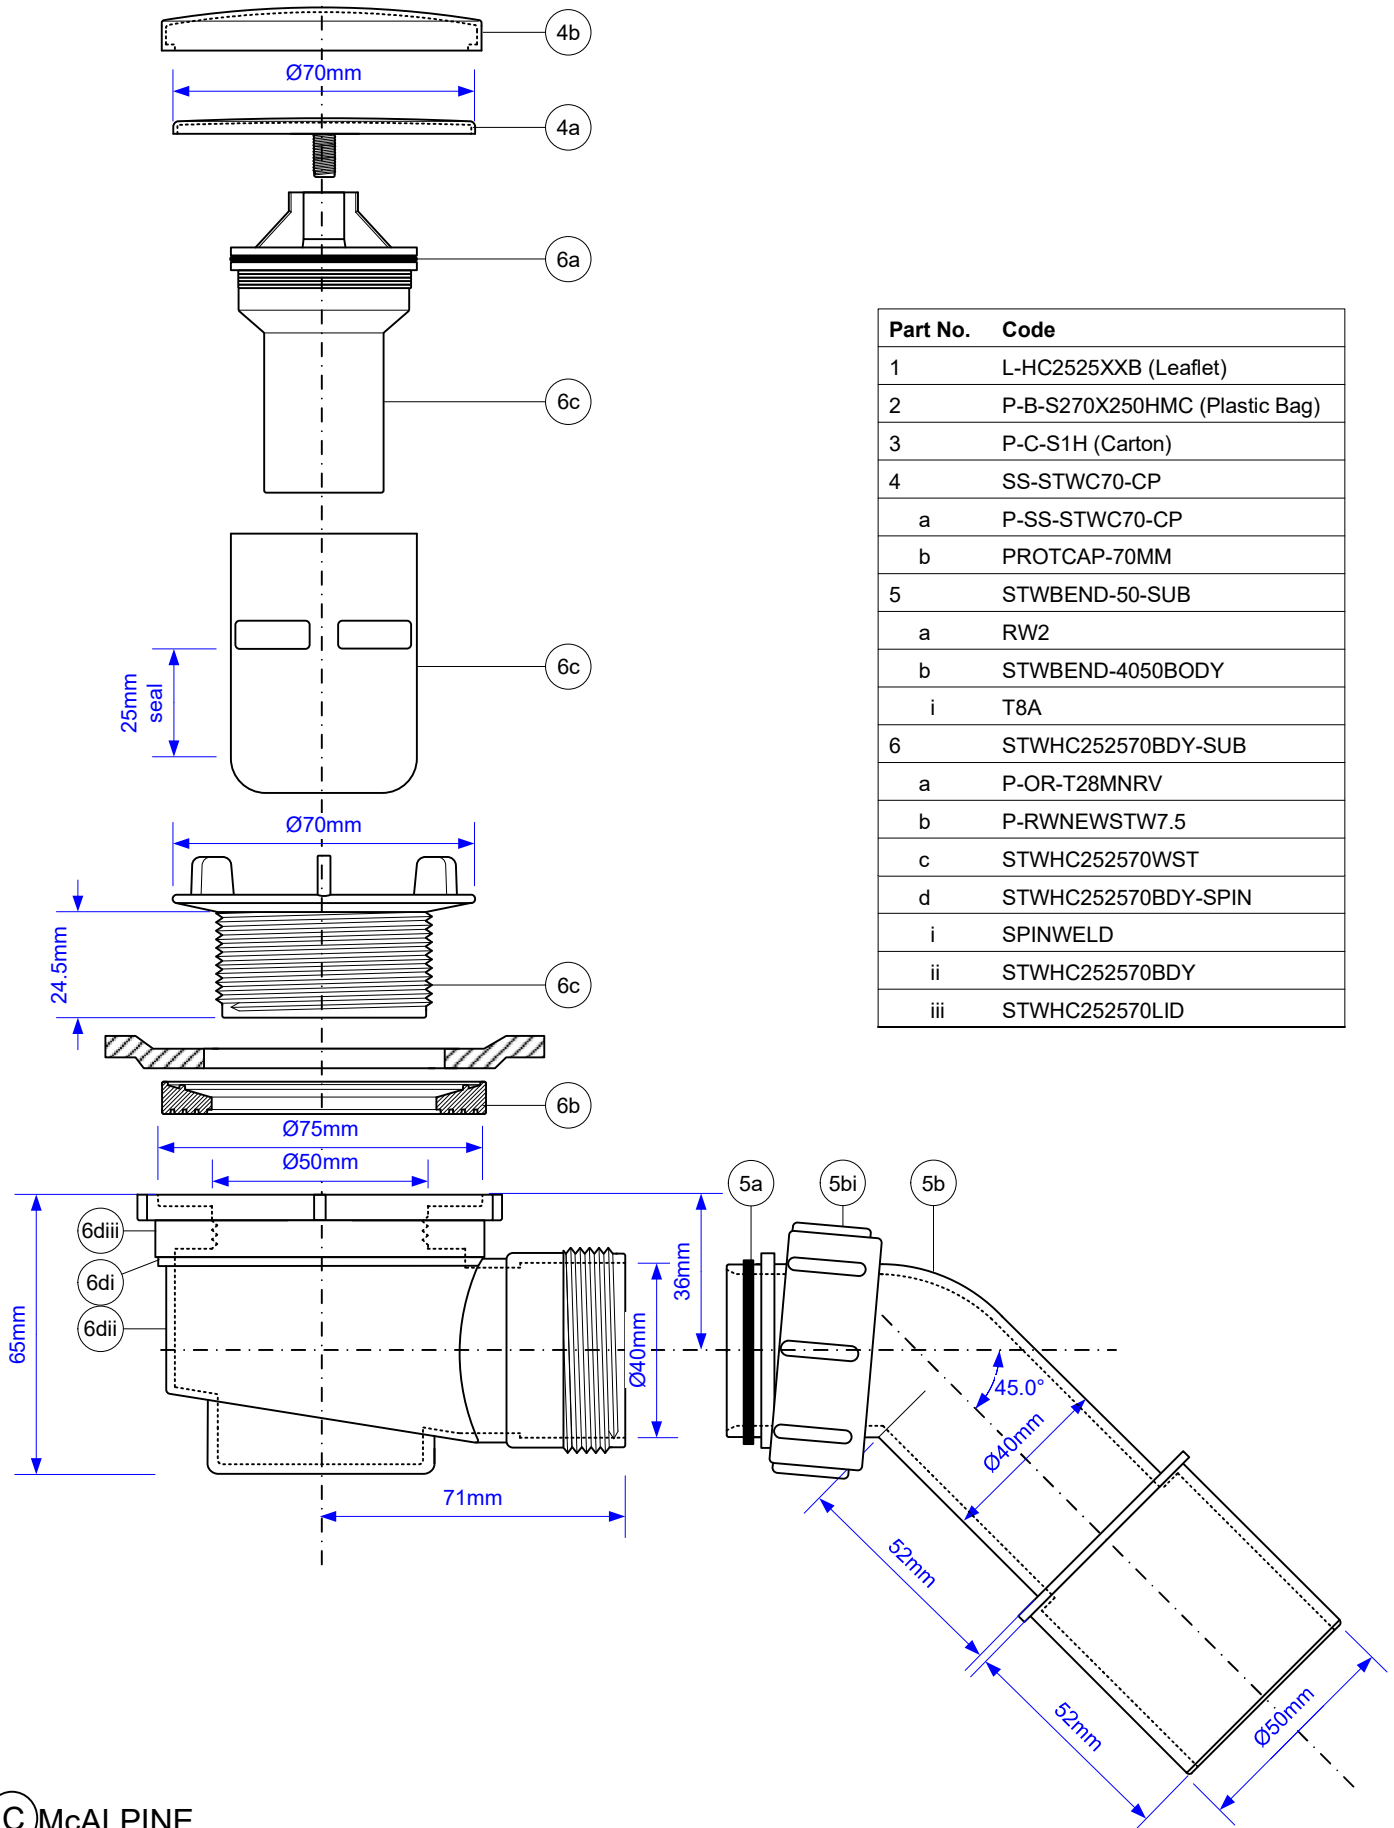

# HC252570B

Part No.	Code
1	L-HC2525XXB (Leaflet)
2	P-B-S270X250HMC (Plastic Bag)
3	P-C-S1H (Carton)
4	SS-STWC70-CP
a	P-SS-STWC70-CP
b	PROTCAP-70MM
5	STWBEND-50-SUB
a	RW2
b	STWBEND-4050BODY
i	T8A
6	STWHC252570BDY-SUB
a	P-OR-T28MNRV
b	P-RWNEWSTW7.5
c	STWHC252570WST
d	STWHC252570BDY-SPIN
i	SPINWELD
ii	STWHC252570BDY
iii	STWHC252570LID

© McALPINE  
31/01/2011

Drawing verified  
correct as of:

15/03/2019  
RM

DRAWN BY

RM

REVISED

15/03/2019

FILENAME