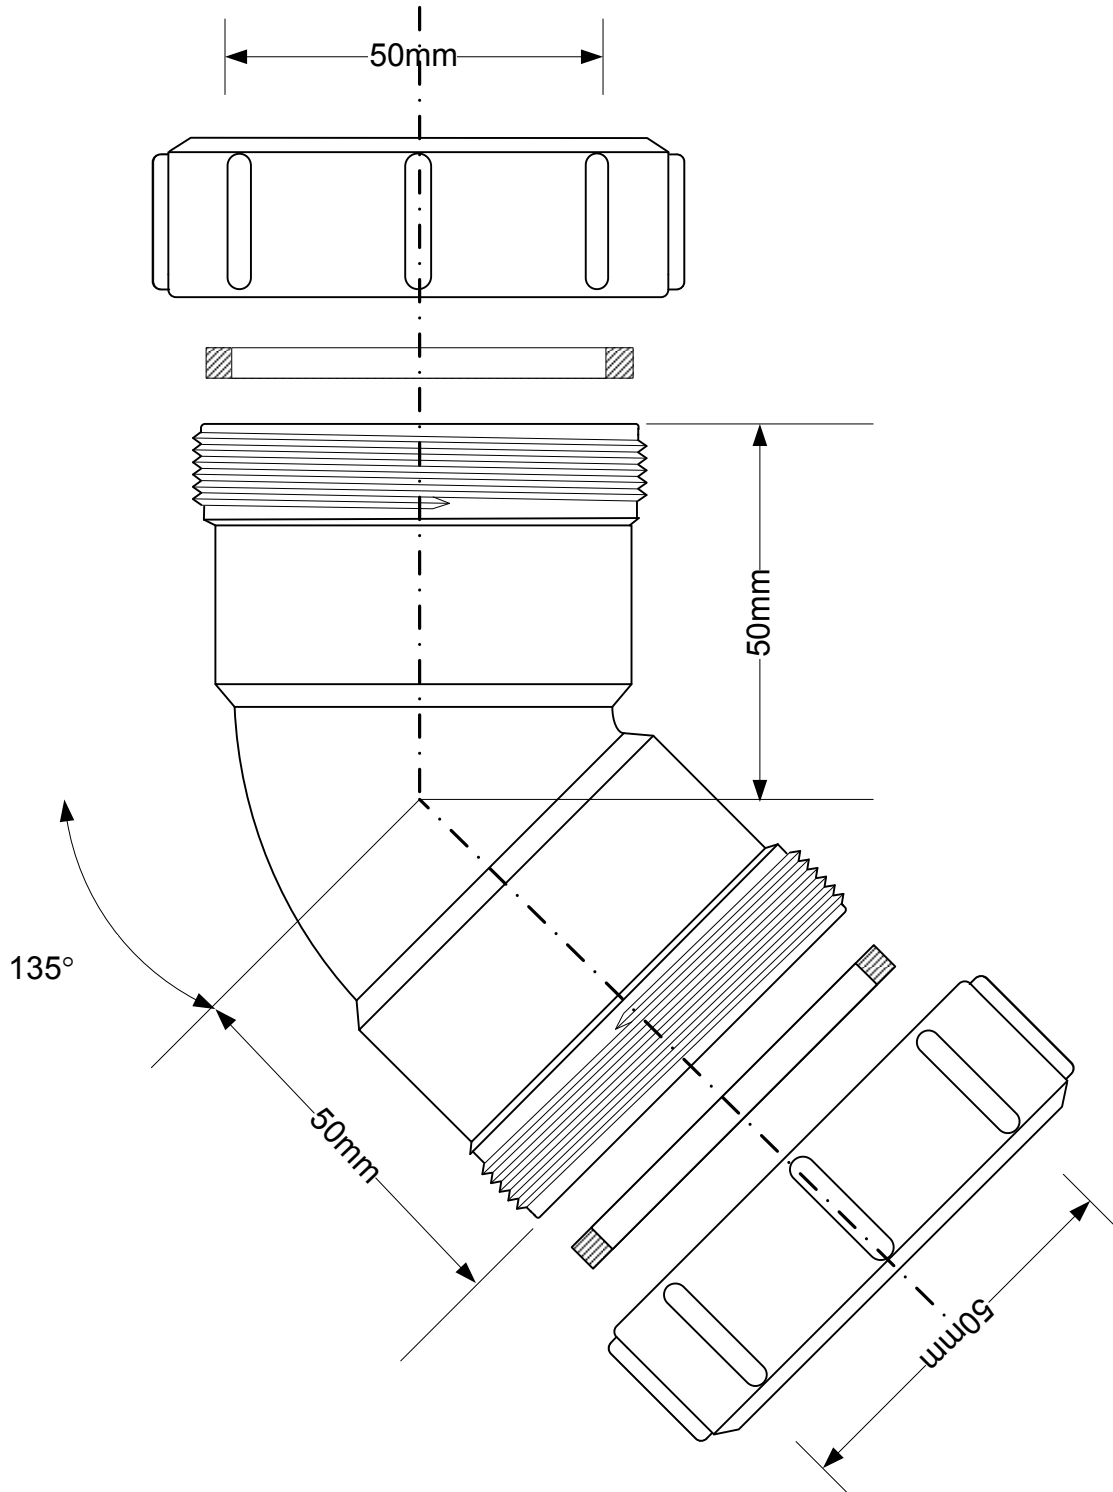

Code:

50B-WH

© McALPINE
05/03/10

Drawing verified
correct as of:

08.03.10
D.E

DRAWN BY
ELLEN McLELLAN

REVISED
05.03.10

FILENAME
50B-WH.VSD

SCALE
1: 1

DATE
05.03.10