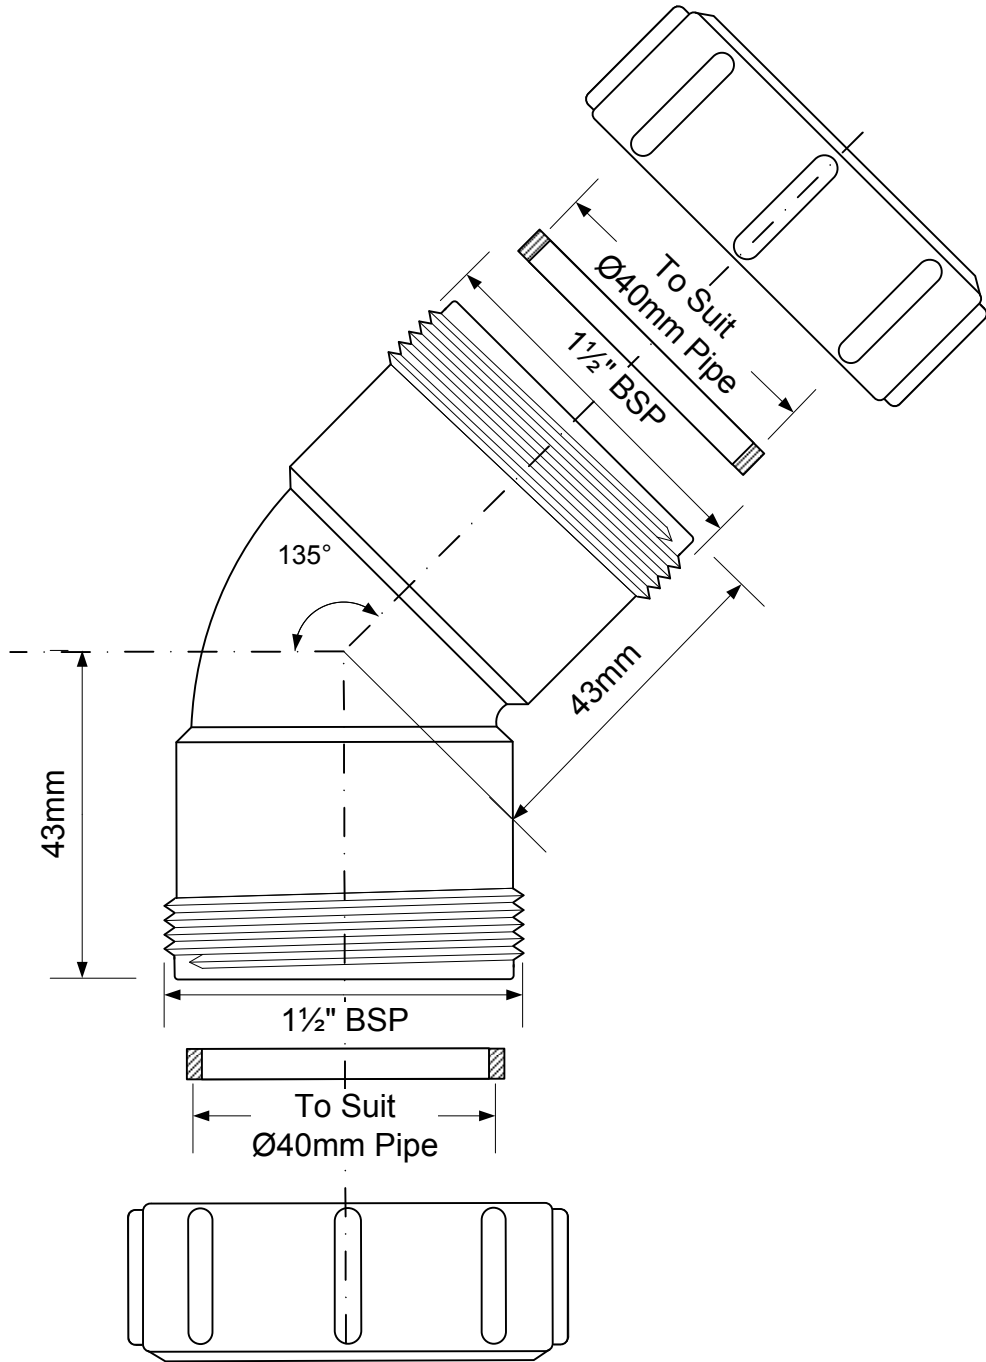

Code:

40B-WH

© McALPINE
29/08/14

Drawing verified
correct as of:

M.M.
10/09/14

DRAWN BY
M.GILMOUR

REVISED
08/09/14

FILENAME
40B-WH.VSD

SCALE
1: 1

DATE
29/08/14