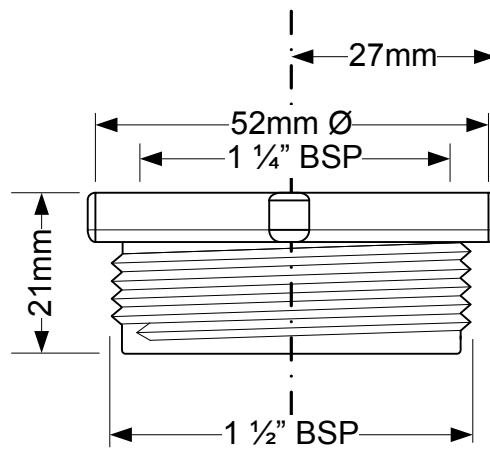

Code:

HC55

McALPINE
23/02/10

Drawing verified
correct as of:

24.02.10
D.E

DRAWN BY
ELLEN McLELLAN

REVISED
23.02.10

FILENAME
HC55.VSD