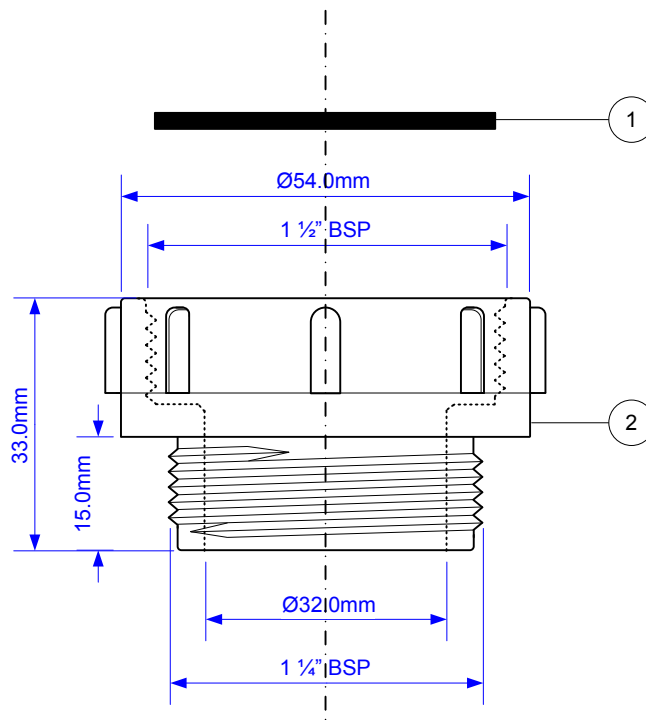

Code:

HC54

Part No.	Code
1	RW2-ISO
2	T12BODY-CONT

© McALPINE
20/04/2007

Drawing verified
correct as of:

05/11/2014
RM

DRAWN BY

RM

REVISED

20/04/2007, 16/06/2014
05/11/2014

FILENAME

HC54.VSD

SCALE

1: 1

DATE

05/11/2014