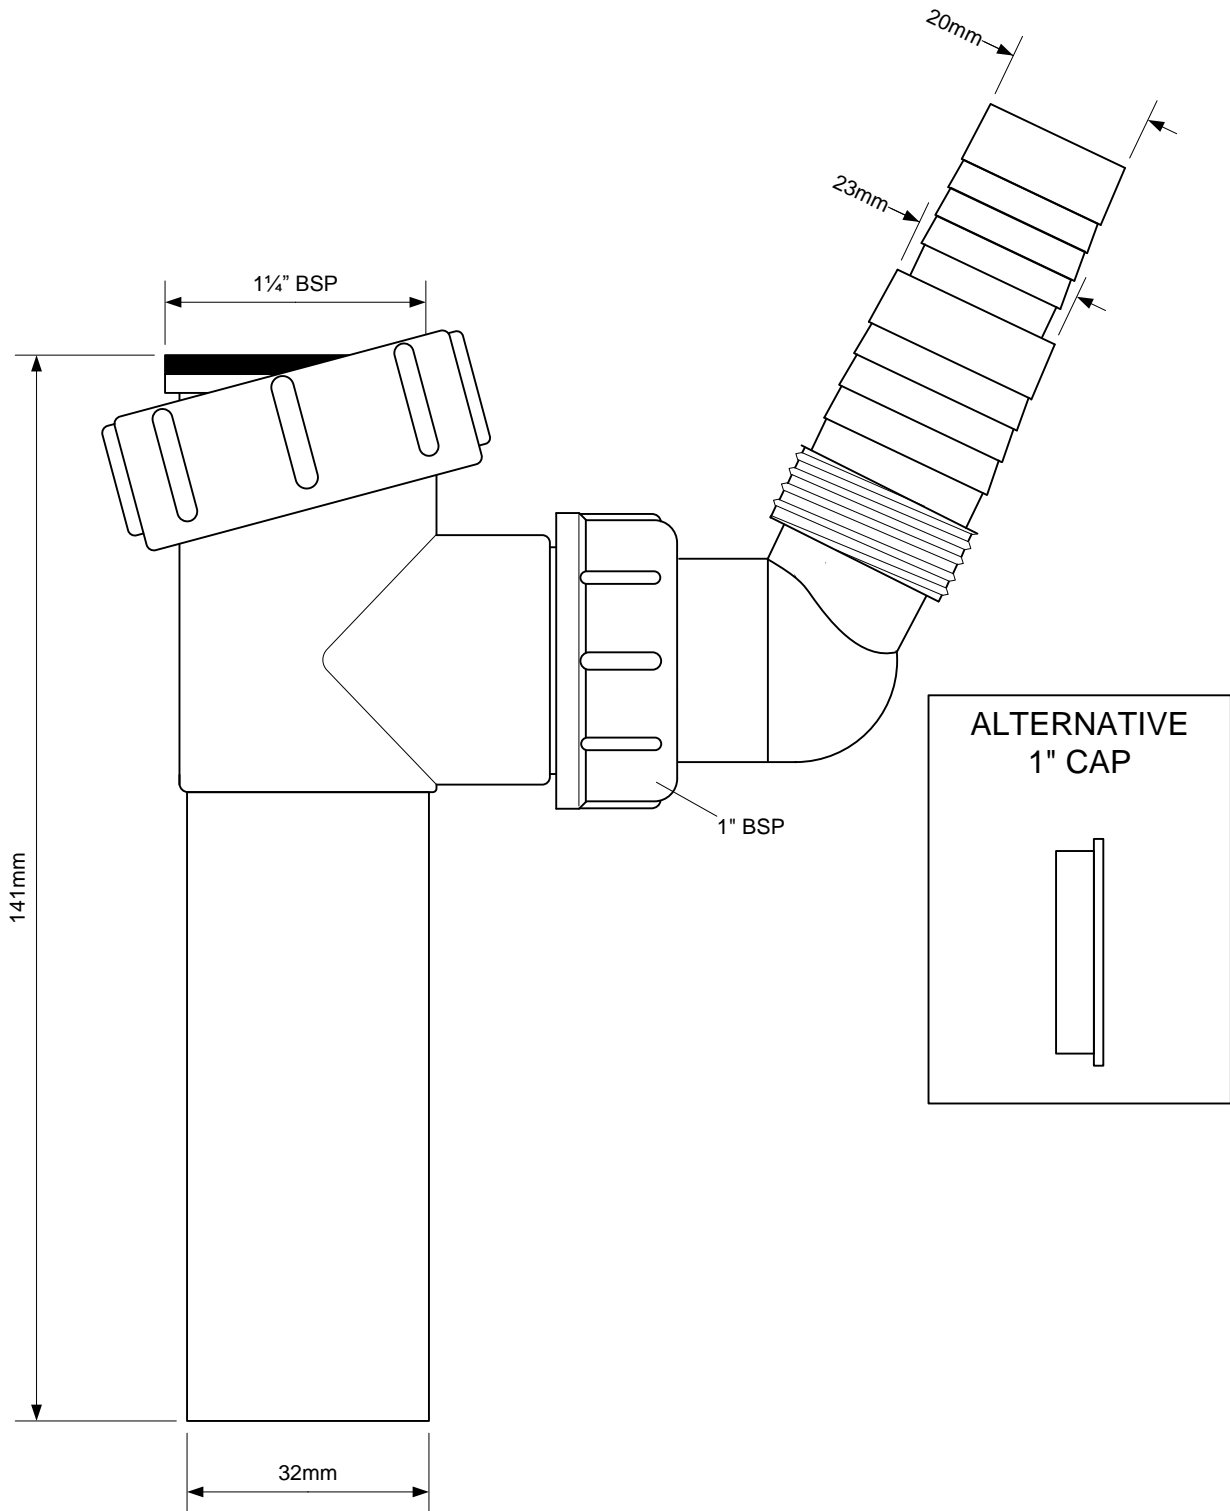

Code:

TEE5/4B1

©

McALPINE

Drawing verified
correct as of:

08.12.10
T.C.

DRAWN BY

TC

REVISED

1-Re-drawn to scale

FILENAME

TEE5-4B1.VSD

SCALE

1:1

DATE

01.09.11