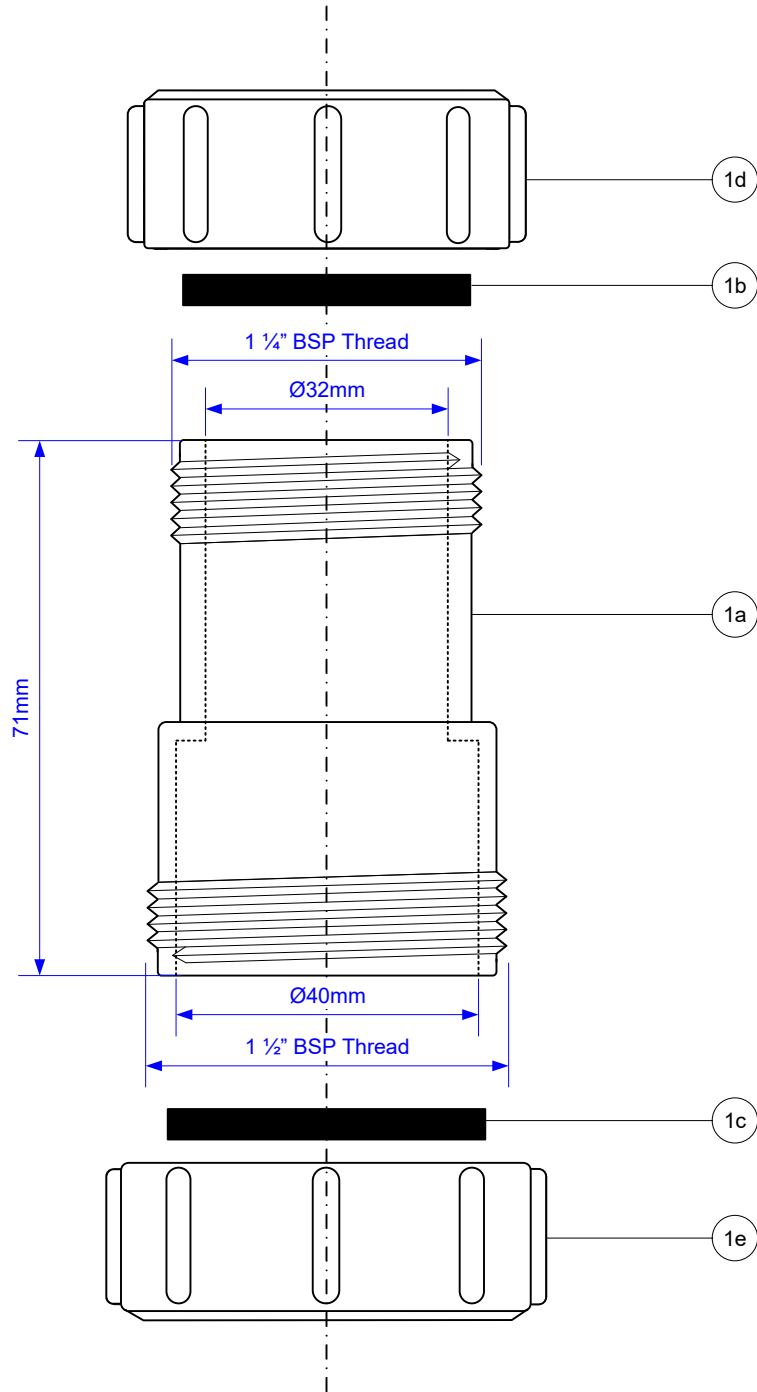

Code:

3240H-WH

Part No.	Code	Material
1	3240H-WH-SUB	
a	3240HBODY-WH	Polypropylene
b	32M	Nitrile
c	40M	Nitrile
d	S8B	Polypropylene
e	T8B	Polypropylene

Drawing verified
correct as of:

04/11/2014
RM

DRAWN BY
RM
SCALE
1:1

REVISED
15/03/2009, 26/02/2013
04/11/2014

FILENAME
3240H-WH.VSD
DATE
04/11/2014