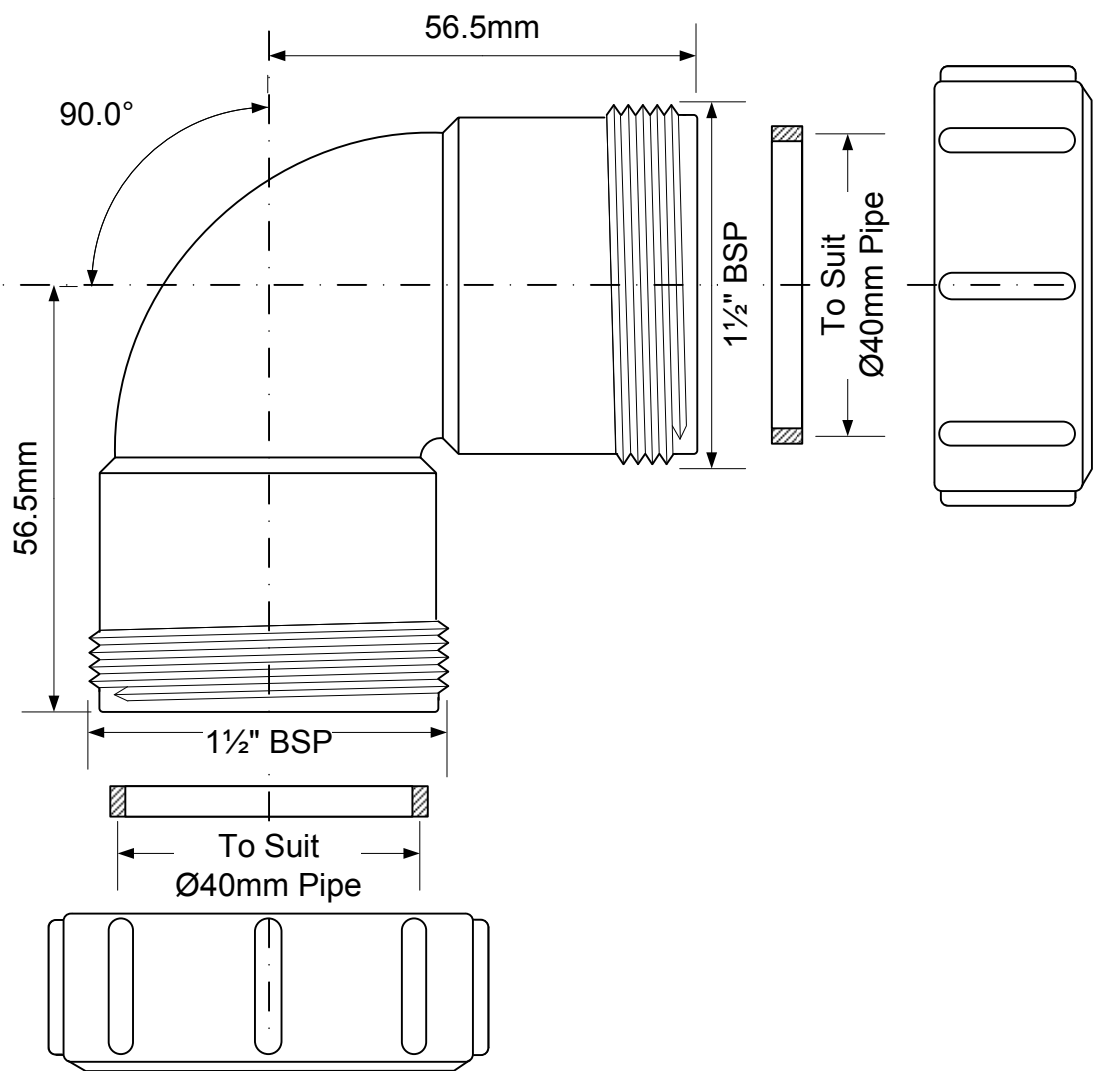

Code:

40A-WH

© McALPINE
29/08/14

Drawing verified
correct as of:

M.M.
10/09/14

DRAWN BY
M.GILMOUR

REVISED
08/09/14

FILENAME
40A-WH.VSD

SCALE
1: 1

DATE
29/08/14