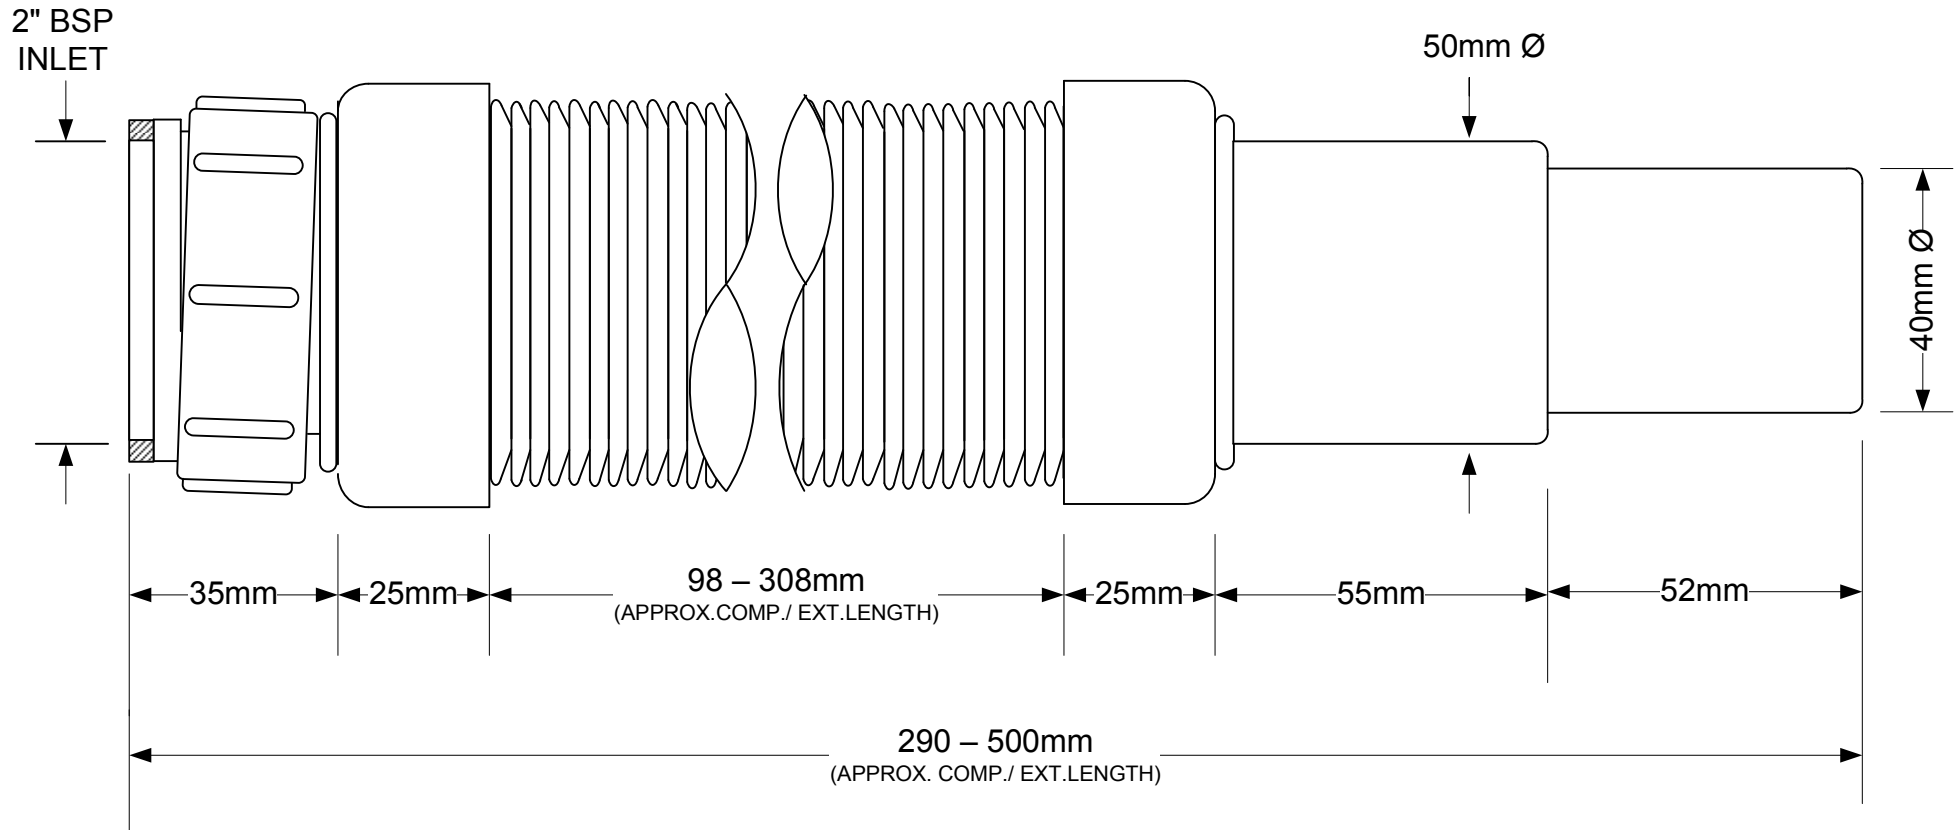

Code:

FLX5050N

© McALPINE
28/06/10

Drawing verified correct as of:

DRAWN BY ELLEN McLELLAN	REVISED 28.06.10	FILENAME FLX-CCZ6.VSD
	SCALE	DATE 28.06.10