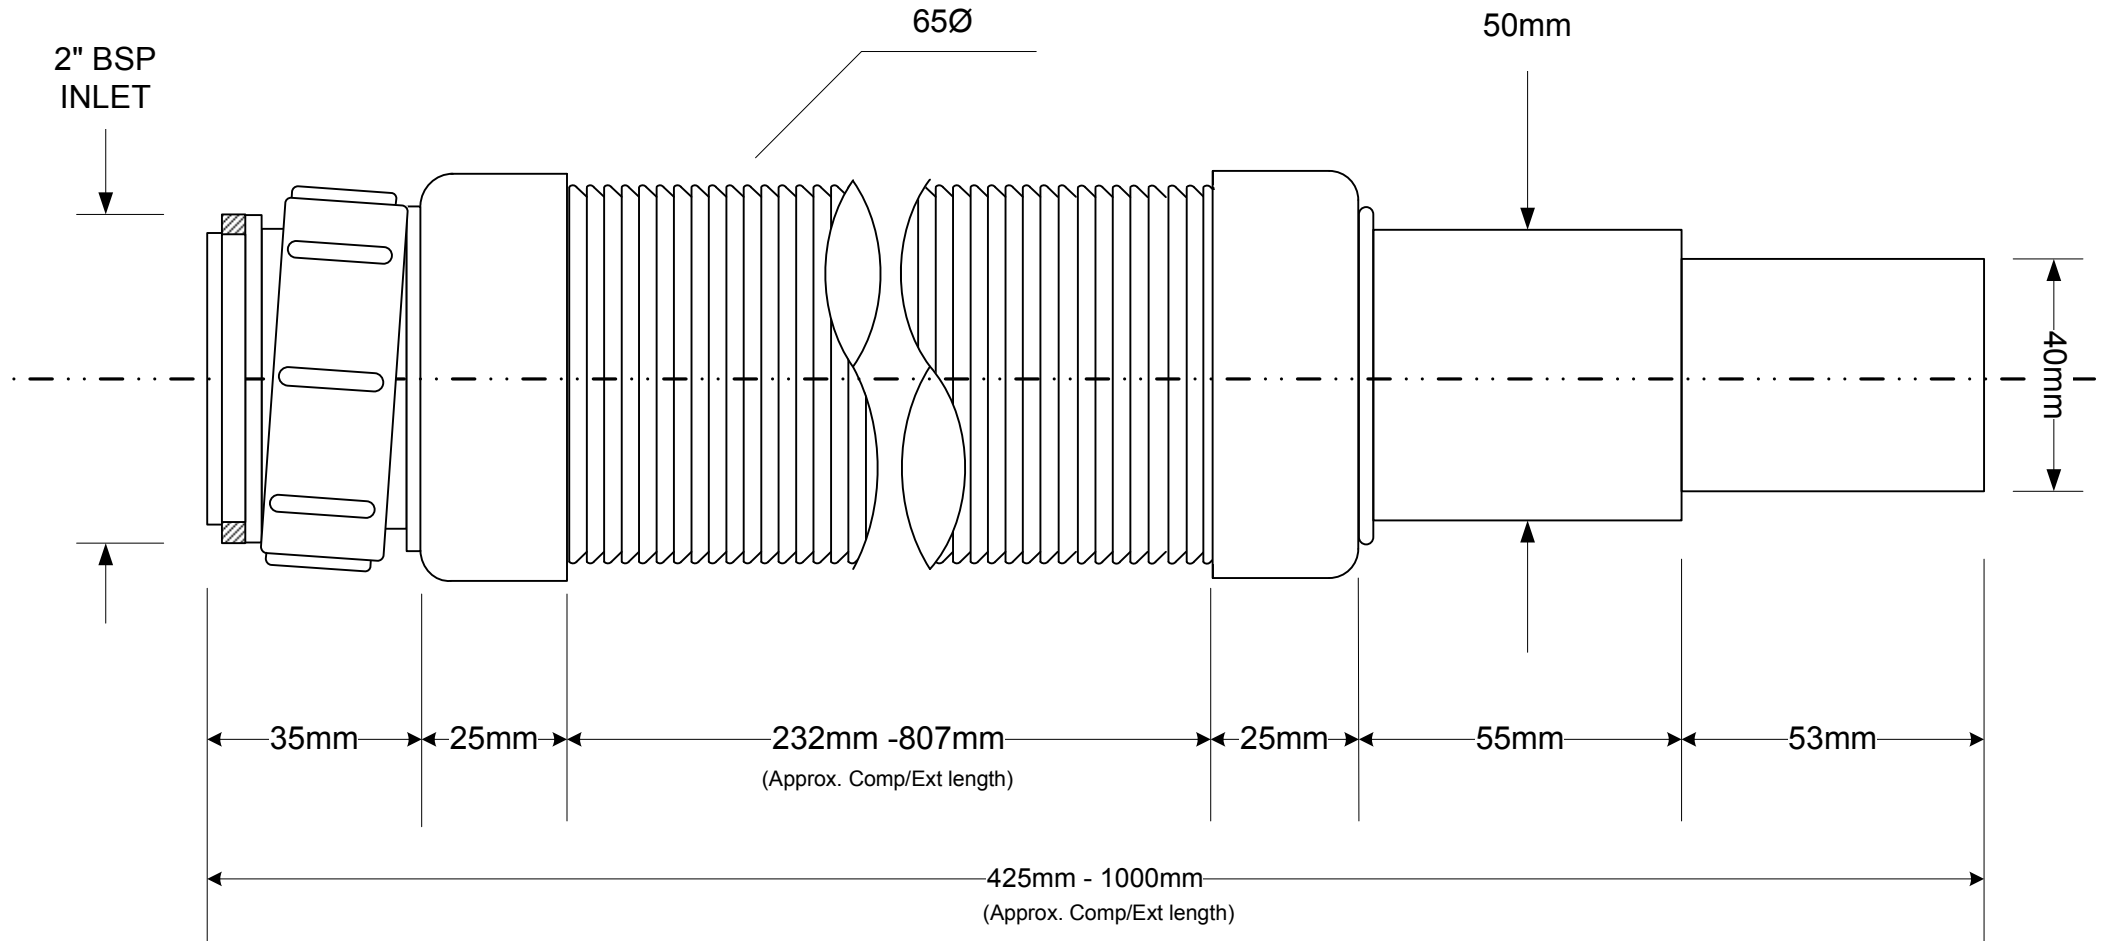

Code:

FLX501MN

© McALPINE
21/02/13

Drawing verified correct as of:

04/03/13
M.G.

DRAWN BY

ZAK TEECE

REVISED

SCALE

1: 1.3

FILENAME

FLX501MN.vsd

DATE

21/02/13