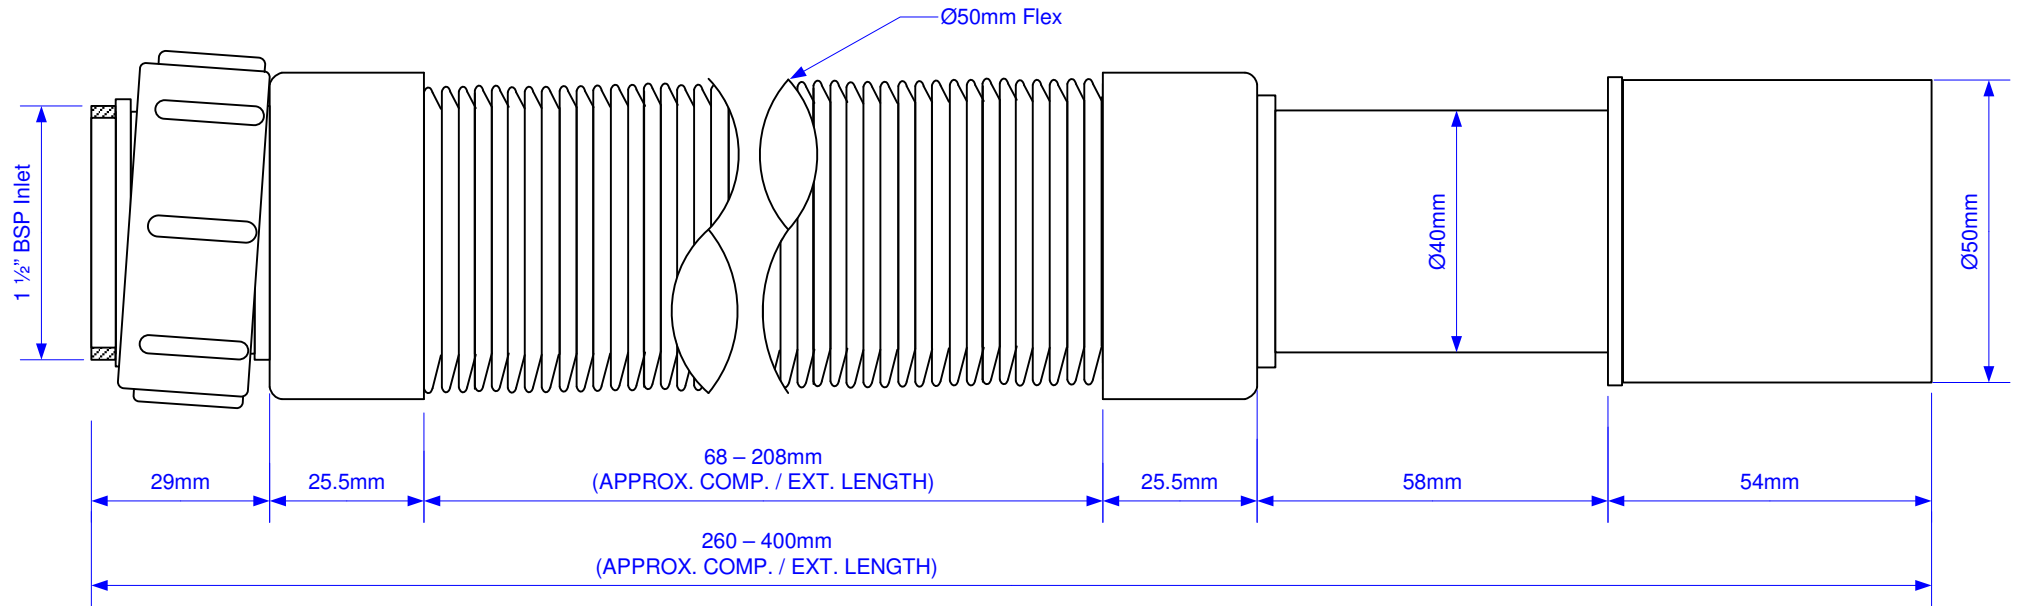

Code:

**FLX-HC26**

Drawing verified  
correct as of:

DRAWN BY	M. Gilmour	REVISED	11/01/18	FILENAME	FLX-HC26.VSD
		SCALE	1: 1.25	DATE	10.03.10