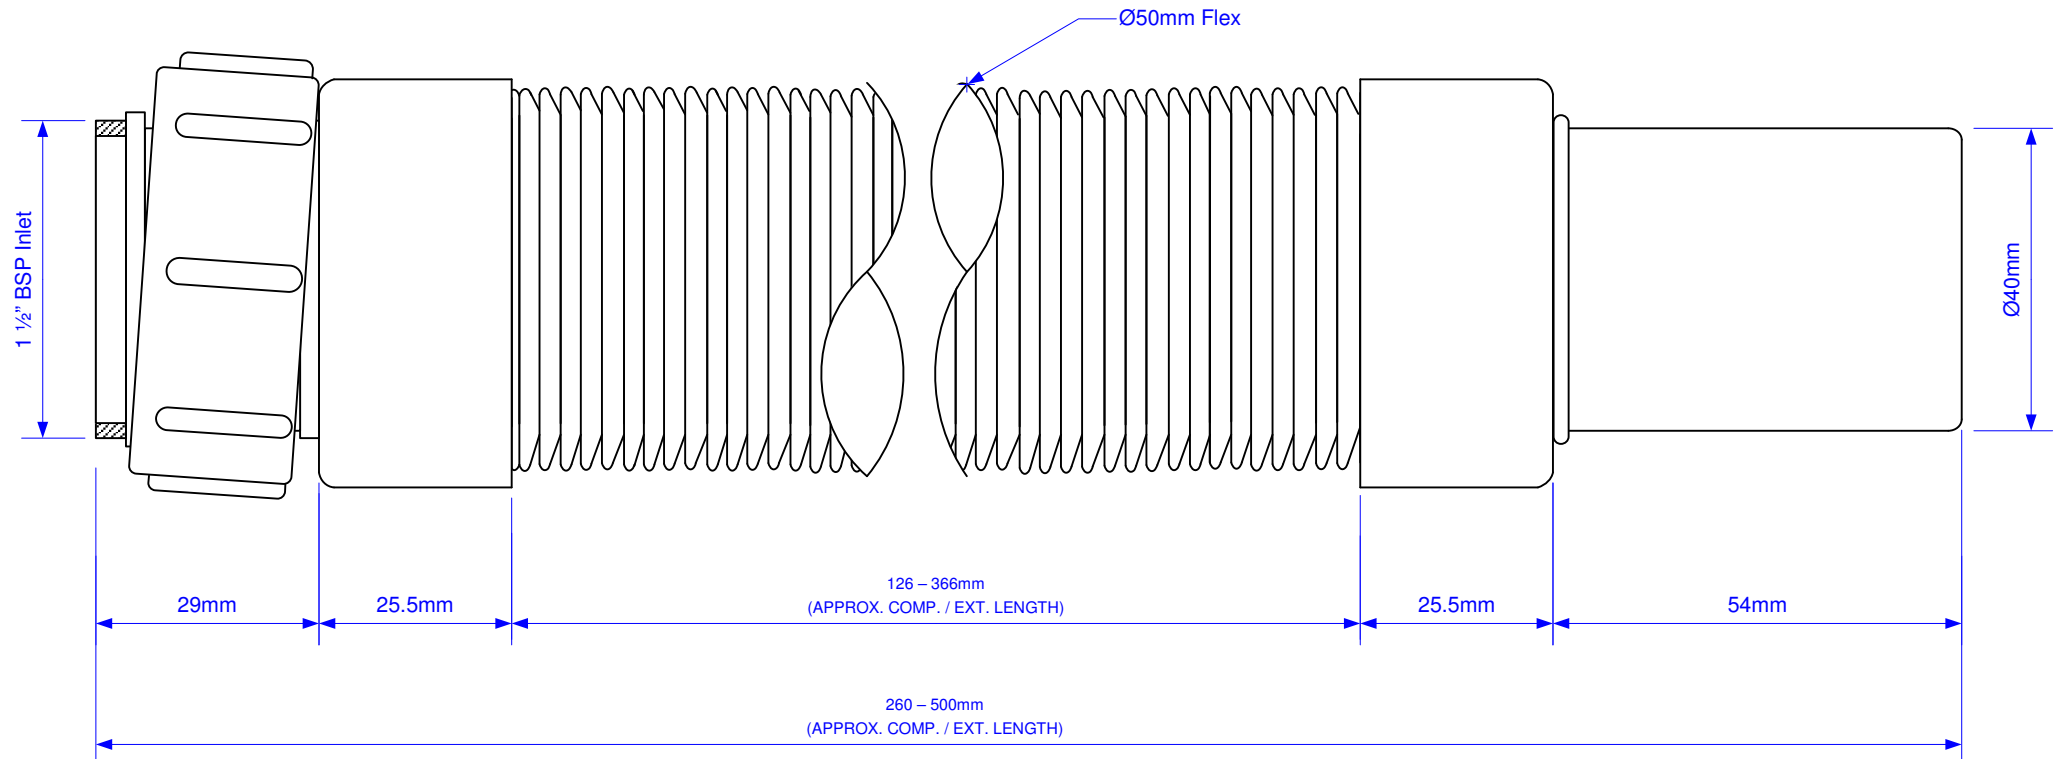

# FLX-CCS9

© McALPINE  
11/02/10

Drawing verified  
correct as of:

DRAWN BY

M. Gilmour

REVISED

21/12/17

FILENAME

FLX-CCS9.VSD

SCALE

1:1

DATE

11.02.10